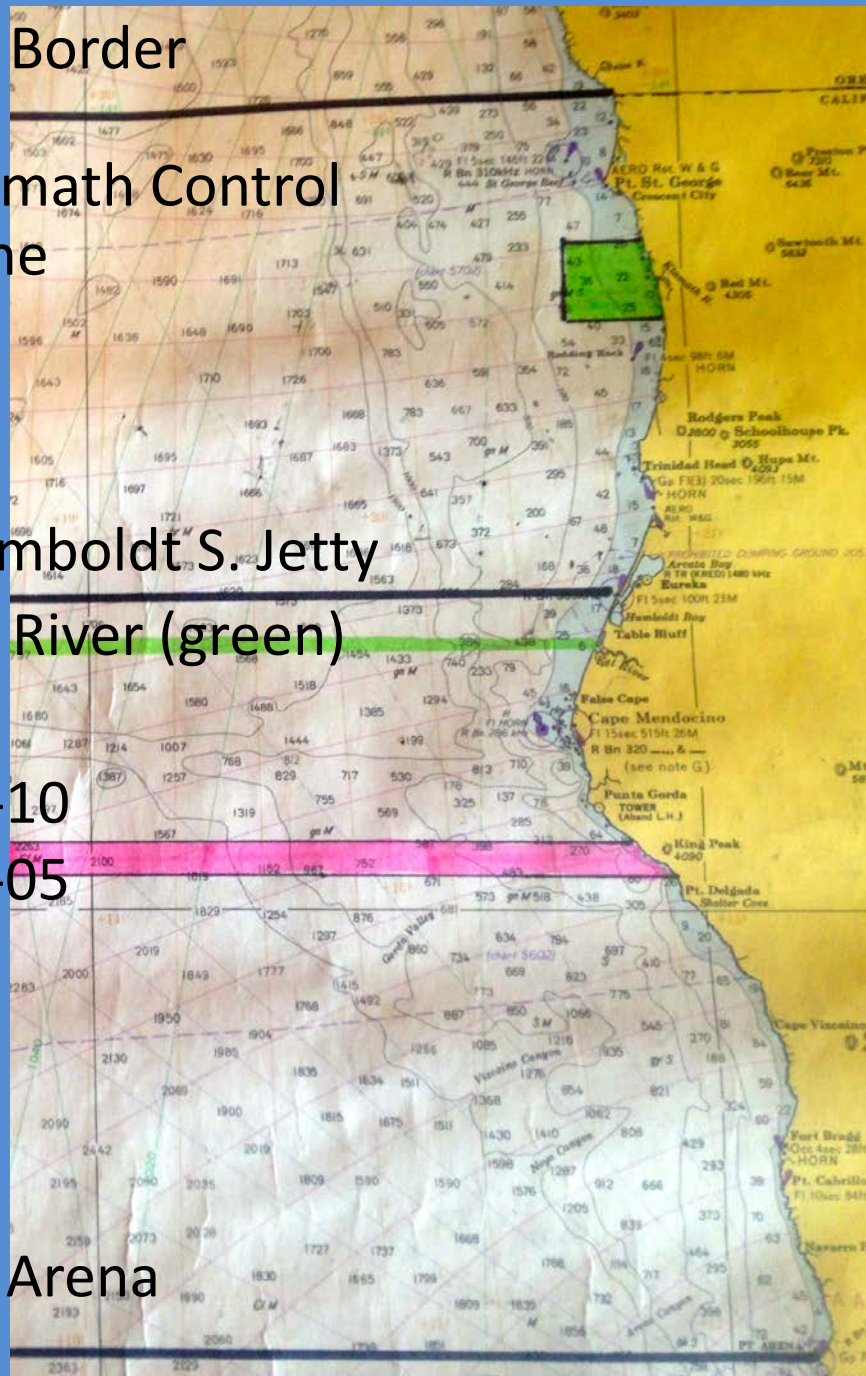

Or. Border

Klamath Control  
Zone

Humboldt S. Jetty  
Eel River (green)

40-10

40-05

Pt. Arena

Agenda Item B.1.b  
Supplemental Public PPT 1  
(Helliwell)  
April 2020