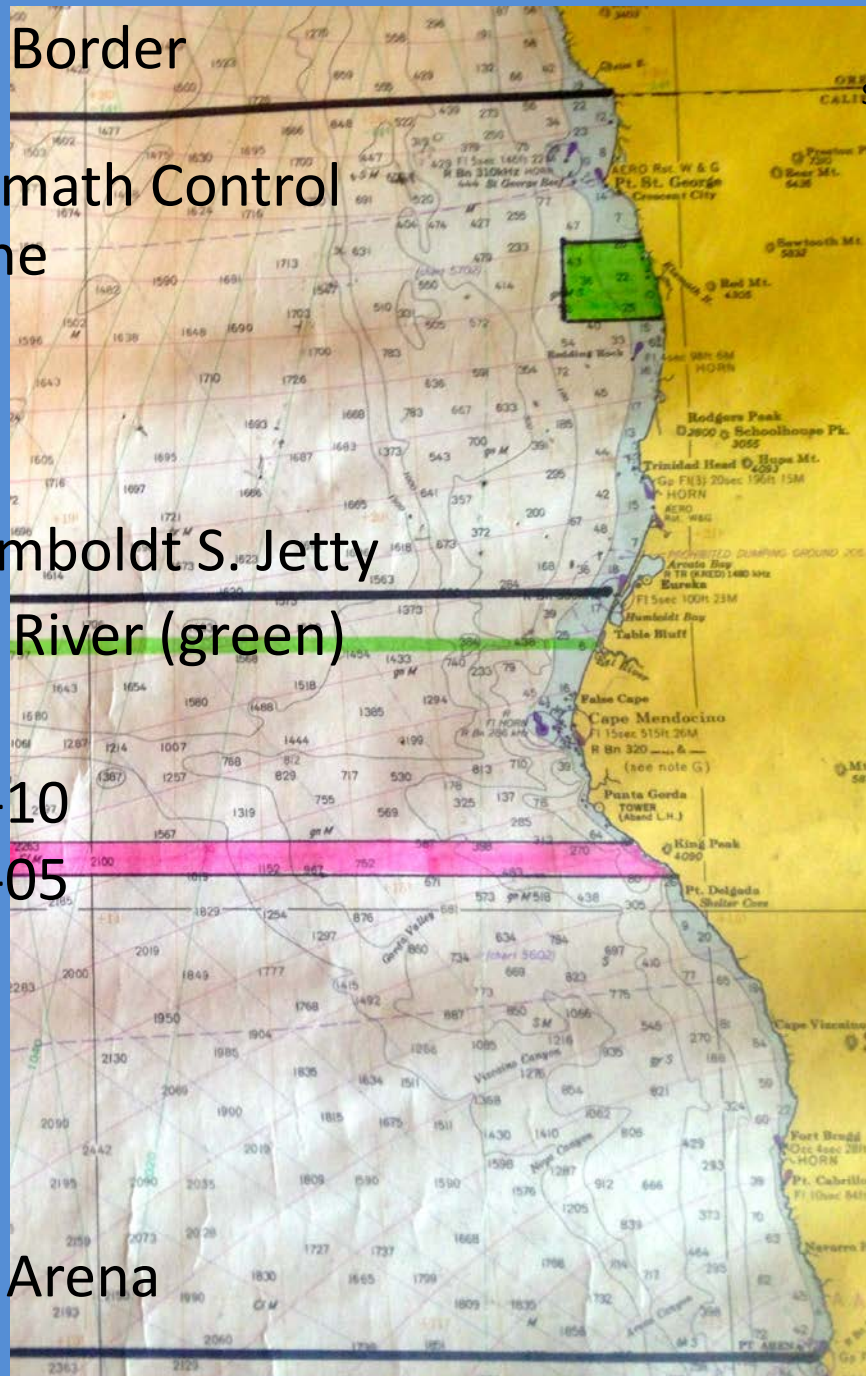

Or. Border

Klamath Control Zone

Humboldt S. Jetty
Eel River (green)

40-10
40-05

Pt. Arena

Agenda Item E.2.b
Supplemental Public Presentation 2
(Helliwell PowerPoint)
November 2019

Spanish Canyon-

40-10 line

40-05 line

Delgada Canyon-

Humboldt S. Jetty

El River (green)