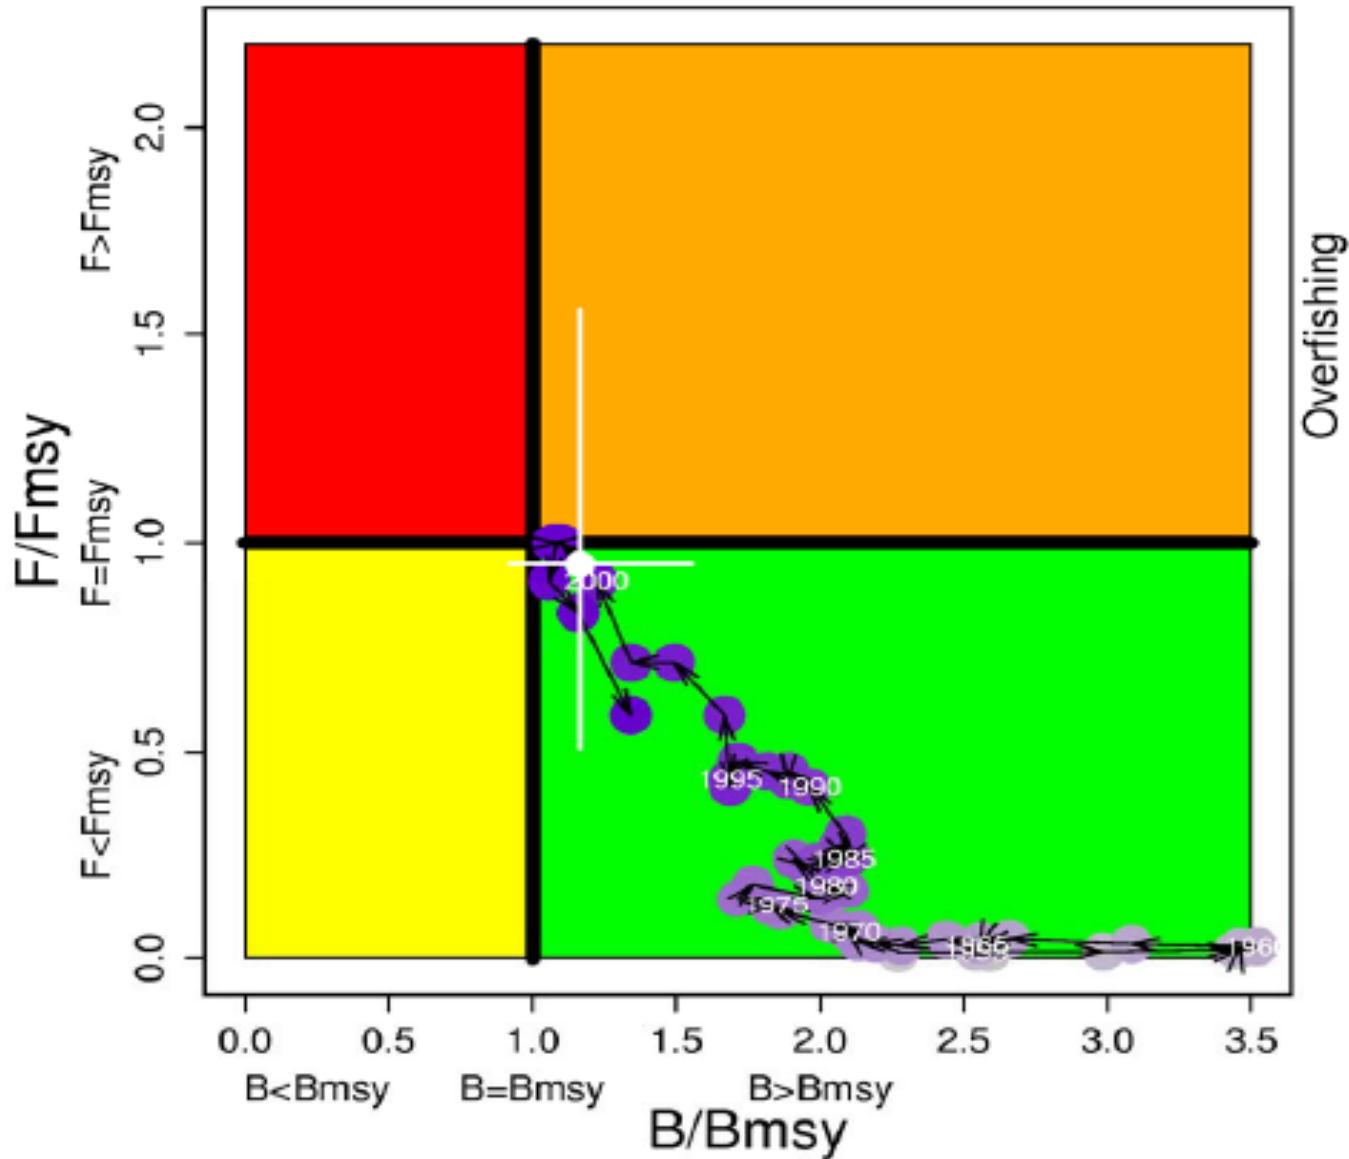

# Yellowfin Tuna – Kobe Plot

Overfished

# Bigeye Tuna – Kobe Plots