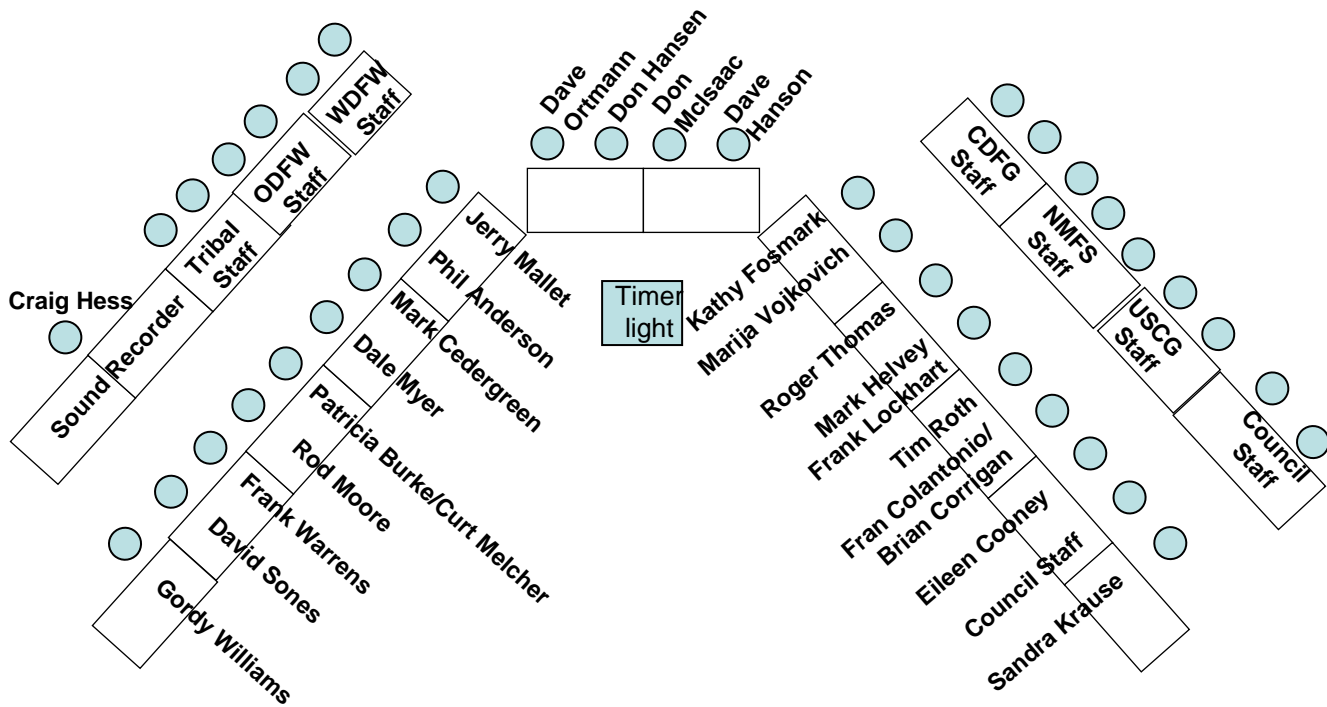

Pacific Fishery Management Council COUNCIL MEETING ROOM DIAGRAM Crowne Plaza Hotel – Foster City, CA

Screen

Audio/
Visual

Public
testimony

Audio/
Visual

Screen

Sign-in table

Coffee / water