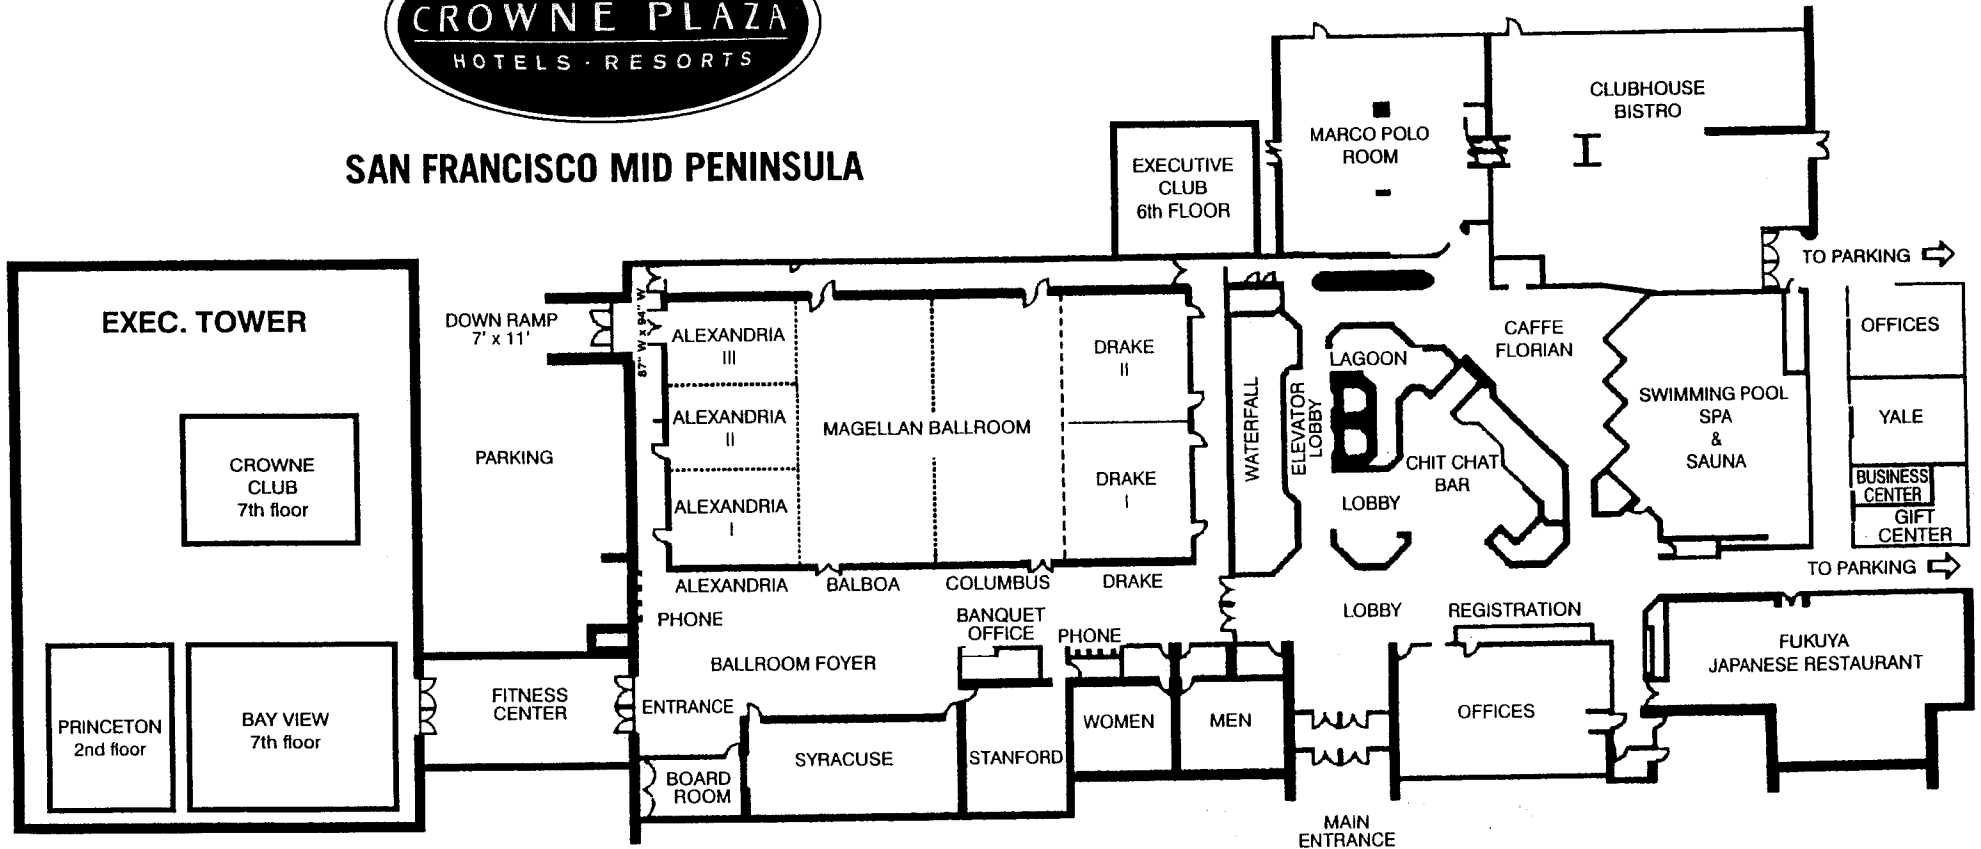

# Banquet Room Diagram

NAME OF ROOM	DIMENSIONS L X W X H	SQ.FT.	BANQUET ROUNDS (PP)	COCKTAIL RECEPTION	CONFERENCE/MEETINGS		
					U-SHAPE	CLASSROOM	THEATRE
Foyer	135 x 31 x 30	4,185					
Foyer A & B	71 x 31 x 30	2,201					
Foyer C & D	64 x 18 x 25	1,152					
Magellan Ballroom	120 x 60 x 12	7,440	680	1,500	150	400	1,000
Alexandria	30 x 60 x 12	1,800	150	200	50	90	200
Balboa	30 x 60 x 12	1,800	150	200	50	90	200
Columbus	30 x 60 x 12	1,800	150	200	50	90	200
Drake	30 x 60 x 12	1,800	150	200	50	90	200
Yale	23 x 18 x 10	415	40	40	20	24	40
Alexandria I	30 x 20 x 12	600	50	60	24	24	60
Alexandria II	30 x 20 x 12	600	50	60	24	24	60