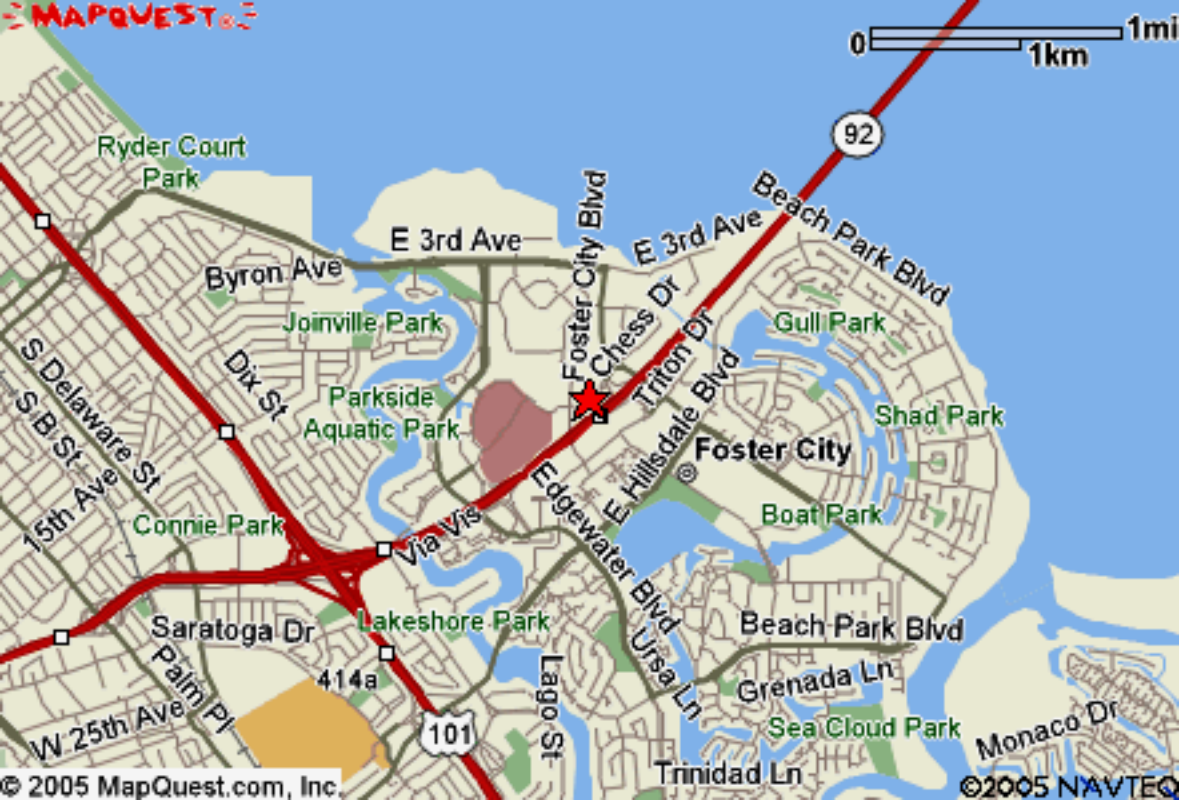

## **SAN FRANCISCO**

101 South to Hwy 92 East (Towards San Mateo Bridge / Hayward)  
Exit Foster City Blvd., Left on Metro Center Blvd.  
Left on Foster City Blvd., Left on Chess Drive.  
Hotel is on the left.

## **SAN JOSE**

101 North to Hwy 92 East (Towards San Mateo Bridge / Hayward)  
Exit Foster City Blvd.  
Left on Metro Center Blvd., Left on Foster City Blvd., Left on Chess Drive.  
Hotel is on the left.

## **EAST BAY/OAKLAND/HAYWARD**

880 South  
Exit Jackson Street / San Mateo Bridge (\$2 toll)  
After Crossing Bridge, Exit Foster City Blvd., Left at Chess Drive (Stop Light)  
Hotel in on the left.

FOSTER CITY  
650.570.5700

## SAN FRANCISCO MID PENINSULA