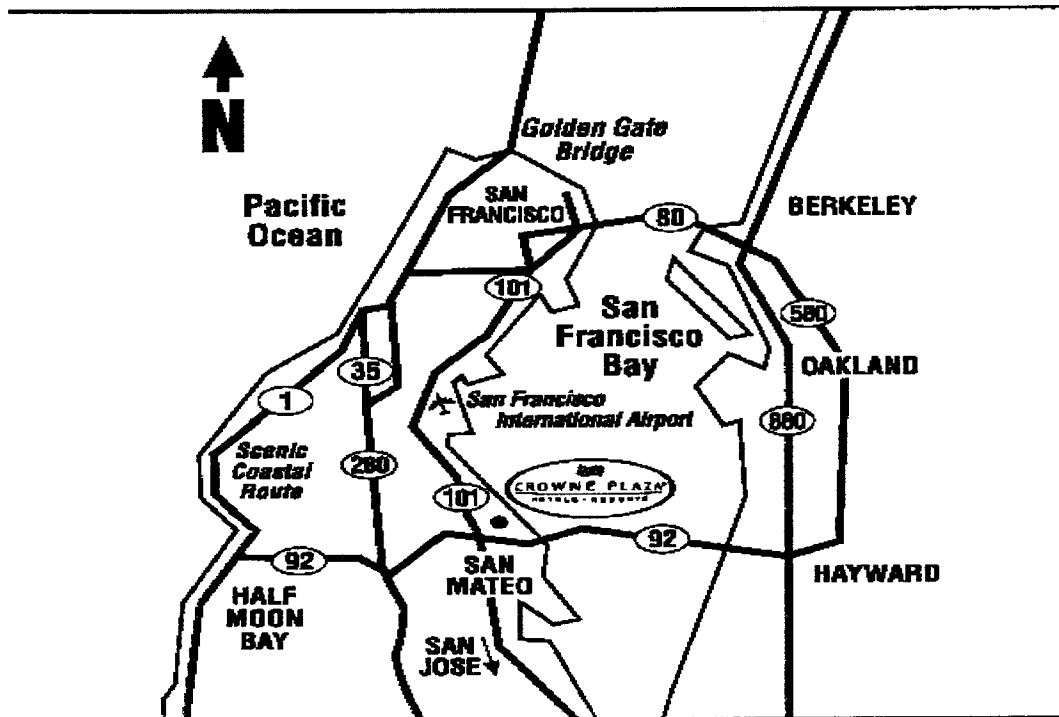

## **SAN FRANCISCO**

101 South to Hwy 92 East (Towards San Mateo Bridge / Hayward)  
Exit Foster City Blvd., Left on Metro Center Blvd.  
Left on Foster City Blvd., Left on Chess Drive.  
Hotel is on the left.

## **SAN JOSE**

101 North to Hwy 92 East (Towards San Mateo Bridge / Hayward)  
Exit Foster City Blvd.  
Left on Metro Center Blvd., Left on Foster City Blvd., Left on Chess Drive.  
Hotel is on the left.

## **EAST BAY/OAKLAND/HAYWARD**

880 South  
Exit Jackson Street / San Mateo Bridge (\$2 toll)  
After Crossing Bridge, Exit Foster City Blvd., Left at Chess Drive (Stop Light)  
Hotel in on the left.

FOSTER CITY  
650.570.5700