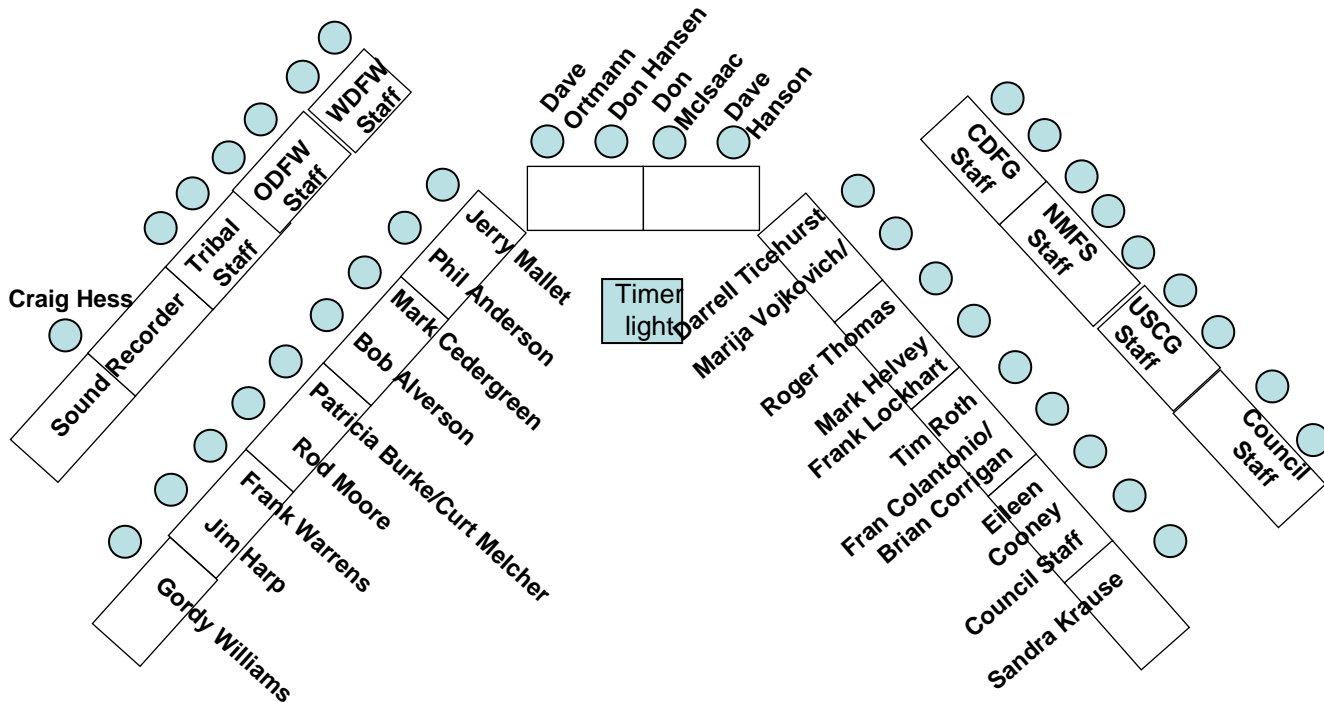

Pacific Fishery Management Council COUNCIL MEETING ROOM DIAGRAM Crowne Plaza Hotel – Foster City, CA

DOORS