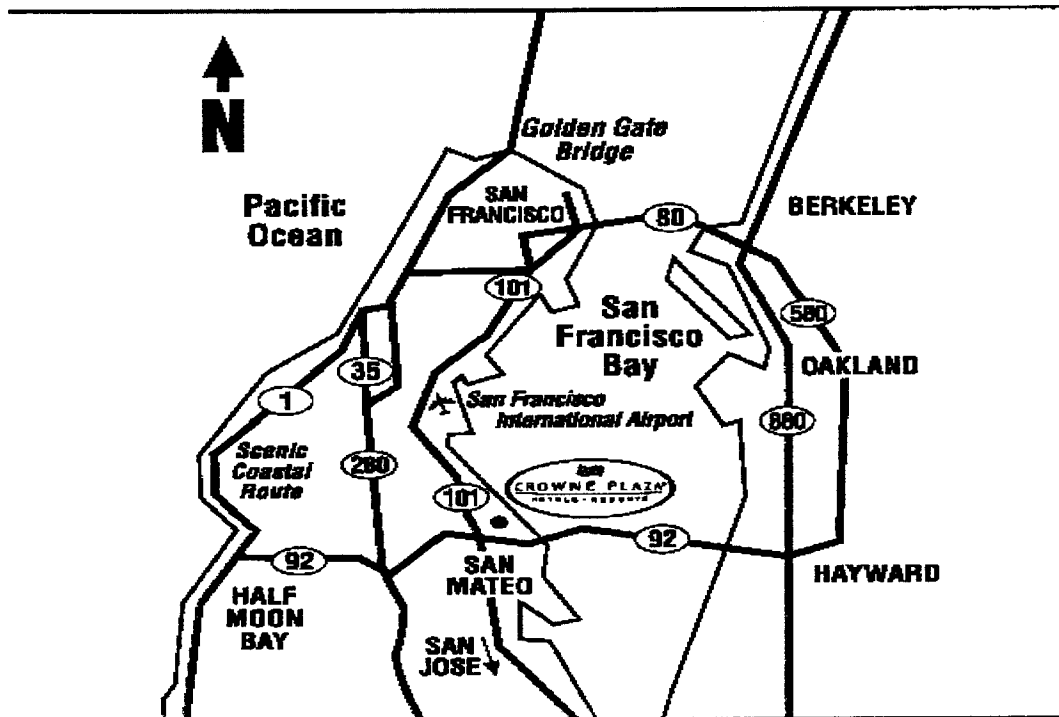

05/17/2006

¹ Easter is April 4, 2010

DIRECTIONS

CROWNE PLAZA HOTEL, MID PENINSULA
1221 Chess Drive
Foster City, CA 94404
650.570.5700

SAN FRANCISCO

101 South to Hwy 92 East (Towards San Mateo Bridge / Hayward)
Exit Foster City Blvd., Left on Metro Center Blvd.
Left on Foster City Blvd., Left on Chess Drive.
Hotel is on the left.

SAN JOSE

101 North to Hwy 92 East (Towards San Mateo Bridge / Hayward)
Exit Foster City Blvd.
Left on Metro Center Blvd., Left on Foster City Blvd., Left on Chess Drive.
Hotel is on the left.

EAST BAY/OAKLAND/HAYWARD

880 South
Exit Jackson Street / San Mateo Bridge (\$2 toll)
After Crossing Bridge, Exit Foster City Blvd., Left at Chess Drive (Stop Light)
Hotel in on the left.

FOSTER CITY
650.570.5700

SAN FRANCISCO MID PENINSULA

19) Pizza Hut

1141 Triton Dr, Foster City, CA (0.37 miles away)
650-345-3511
[Map](#) | [Directions To](#) | [Directions From](#)

20) Baja Fresh Mexican Grill

1031 E Hillsdale Blvd, Foster City, CA (0.40 miles away)
650-358-8632
[Map](#) | [Directions To](#) | [Directions From](#)