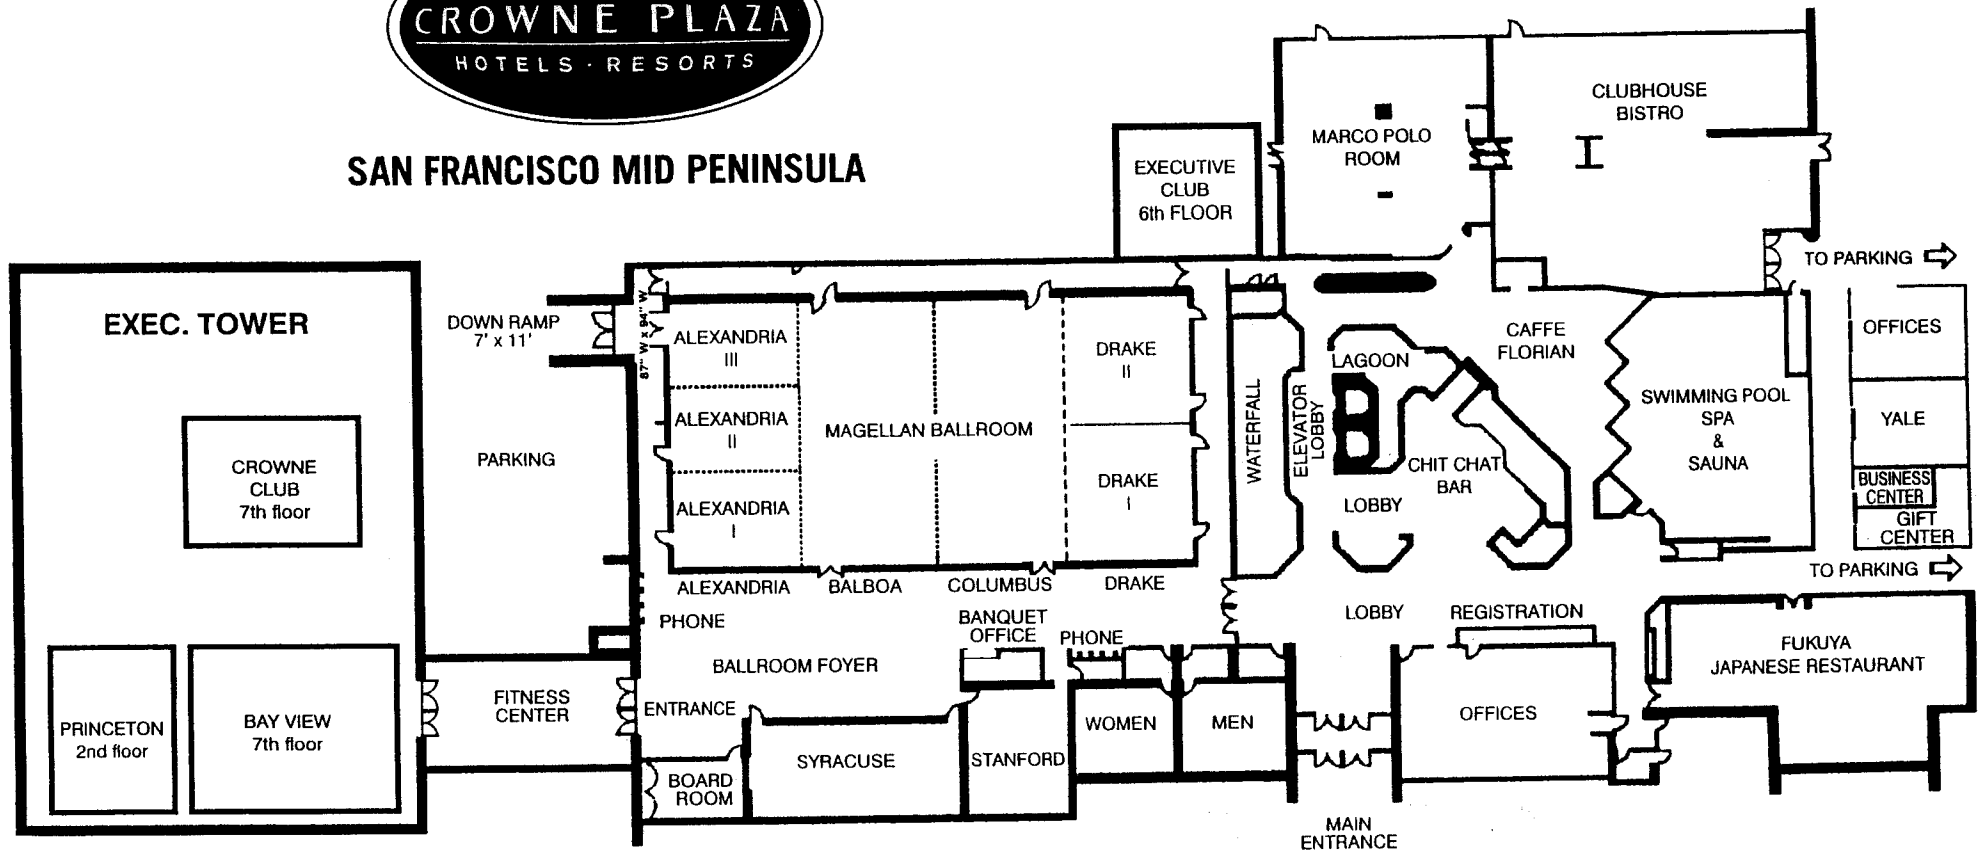

Banquet Room Diagram

NAME OF ROOM	DIMENSIONS L X W X H	SQ.FT.	BANQUET ROUNDS (PP)	COCKTAIL RECEPTION	CONFERENCE/MEETINGS		
					U-SHAPE	CLASSROOM	THEATRE
Foyer	135 x 31 x 30	4,185					
Foyer A & B	71 x 31 x 30	2,201					
Foyer C & D	64 x 18 x 25	1,152					
Magellan Ballroom	120 x 60 x 12	7,440	680	1,500	150	400	1,000
Alexandria	30 x 60 x 12	1,800	150	200	50	90	200
Balboa	30 x 60 x 12	1,800	150	200	50	90	200
Columbus	30 x 60 x 12	1,800	150	200	50	90	200
Drake	30 x 60 x 12	1,800	150	200	50	90	200
Yale	23 x 18 x 10	415	40	40	20	24	40
Alexandria I	30 x 20 x 12	600	50	60	24	24	60
Alexandria II	30 x 20 x 12	600	50	60	24	24	60

All numbers reflect maximum number of people per room.

NAME OF ROOM	DIMENSIONS L X W X H	SQ.FT.	BANQUET ROUNDS (PP)	COCKTAIL RECEPTION	CONFERENCE/MEETINGS		
					U-SHAPE	CLASSROOM	THEATRE
Alexandria III	30 x 20 x 12	600	50	60	24	24	60
Drake I	31 x 30 x 12	930	70	100	30	40	80
Drake II	31 x 30 x 12	930	70	100	30	40	80
Syracuse	48 X 22 X 10	1,056	90	150	48	60	150
Stanford	31 X 25 X 10	795	50	60	25	32	60
Marco Polo Room	48 x 39 x 10	1,872	120	150	35	80	100
Chit Chat Lounge	31 x 25 x —	775	50	70	**	**	**
Boardroom	24 x 14 x 10	336	12 / Existing Set-up	***	***	**	**
Presidential Suite	24 x 25 x 10	575	6 / Existing Set-up	***	***	**	**
Clubhouse Bistro	98 x 51 x 16	5,000	125 / Existing Set-up	200	**	**	**
Crowne Club	25 x 27 x 12	675	**	50	**	**	**
Bay View	50 x 27 x 12	1,350	80	150	40	60	130
Princeton	27 x 24 x 8	660	60	70	22	22	70
Executive Club	24 x 18 x 8	432	40	40	15	15	25