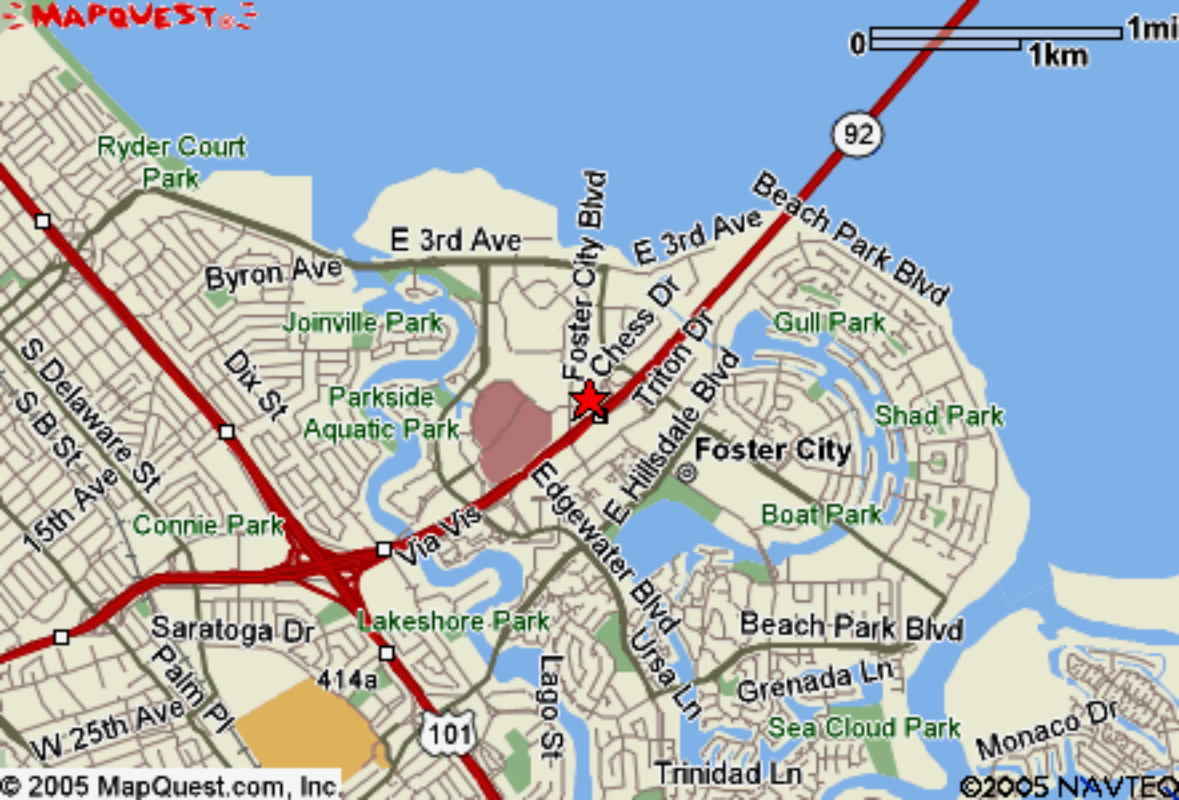

05/17/2006

¹ Easter is April 4, 2010

DIRECTIONS

CROWNE PLAZA HOTEL, MID PENINSULA
1221 Chess Drive
Foster City, CA 94404
650.570.5700

SAN FRANCISCO

101 South to Hwy 92 East (Towards San Mateo Bridge / Hayward)
Exit Foster City Blvd., Left on Metro Center Blvd.
Left on Foster City Blvd., Left on Chess Drive.
Hotel is on the left.

SAN JOSE

101 North to Hwy 92 East (Towards San Mateo Bridge / Hayward)
Exit Foster City Blvd.
Left on Metro Center Blvd., Left on Foster City Blvd., Left on Chess Drive.
Hotel is on the left.

EAST BAY/OAKLAND/HAYWARD

880 South
Exit Jackson Street / San Mateo Bridge (\$2 toll)
After Crossing Bridge, Exit Foster City Blvd., Left at Chess Drive (Stop Light)
Hotel in on the left.

FOSTER CITY
650.570.5700

SAN FRANCISCO MID PENINSULA