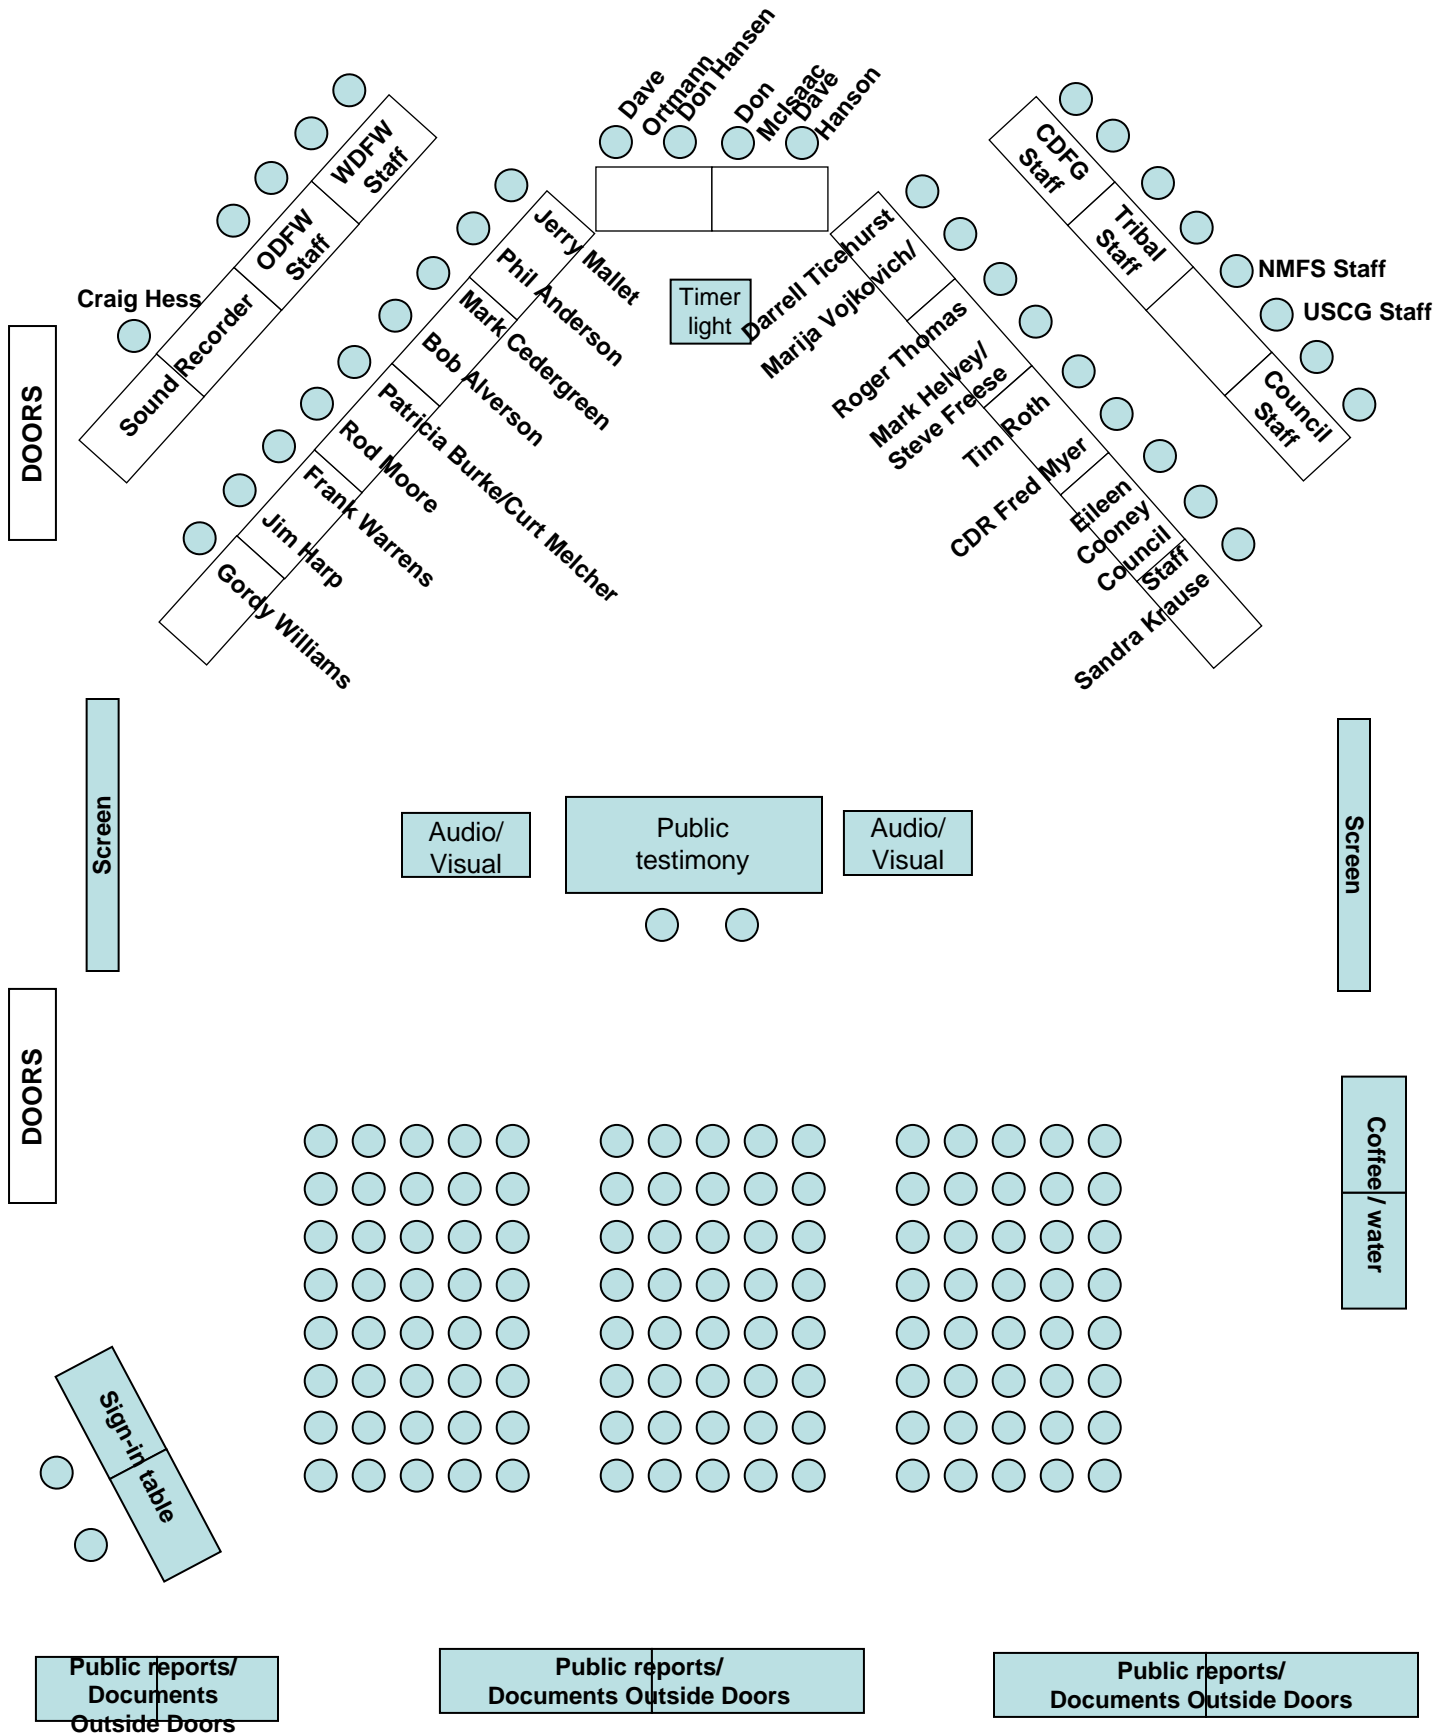

Seattle Marriott Sea-Tac Hotel Information

- ❖ **Check-in: 3 p.m. - Check-out: 1 p.m.**
- ❖ **Parking: \$6 day use; \$8 overnight per car.**
- ❖ **Free shuttle service to and from the airport.**
- ❖ **Public areas and meeting rooms offer wireless internet.**
- ❖ **Guest rooms have wired internet for \$9.95 per day.**
- ❖ **Fitness room, indoor pool, and video arcade.**
- ❖ **Atrium Express features Starbucks coffee and snacks.**
- ❖ **Atrium Lounge is open for lunch and dinner.**
- ❖ **Yukon Landing Restaurant is open for breakfast, lunch, and dinner.**

Pacific Fishery Management Council COUNCIL MEETING ROOM DIAGRAM Seattle Marriott Hotel – Sea Tac

Pacific Fishery Management Council
Council Meeting Schedule
www.pcouncil.org/events/future.html

WEEK OF	LOCATION
March 6–11, 2005	Doubletree Hotel, Sacramento, CA
April 3–8, 2005	Sheraton Tacoma Hotel, Tacoma, WA
June 12–17, 2005	Crowne Plaza Mid Peninsula, Foster City, CA
September 18–23, 2005	Embassy Suites Hotel, Portland, OR 97220
October 30– November 4, 2005 ◆ ◆	Hyatt Regency Islandia, San Diego, CA ◆ ◆ ◆
March 5–10, 2006	Seattle Marriott Hotel–Sea Tac, 3201 S 176 th Street, Seattle, WA 98188–4094 206–241–2000 or 800–314–0925
April 2–7, 2006	Double Tree Hotel, 2001 Point West Way, Sacramento, CA 95815–4702 916–929–8855 or 800–222–8733
June 11–16, 2006	Crowne Plaza Mid Peninsula, 1221 Chess Drive, Foster City, CA 94404 800–227–6963 or 650–570–5700
September 10–15, 2006	Washington, Oregon or California
November 12–17, 2006 ◆ ◆	Hilton San Diego/Del Mar, 15575 Jimmy Durante Blvd, Del Mar, CA 92014 858–792–5200 ◆ ◆ ◆
March 4–9, 2007	California
April 1–6, 2007	Oregon or Washington
June 10–15, 2007	Crowne Plaza Hotel, 1221 Chess Drive, Foster City, CA 94404 650–5700 or 800–477–5700
September 9–14, 2007	Washington, Oregon or California
November 4–9, 2007 ◆ ◆	Hyatt Regency Islandia Hotel, 1441 Quivira Road, San Diego, CA 92109 619–224–1234 ◆ ◆ ◆