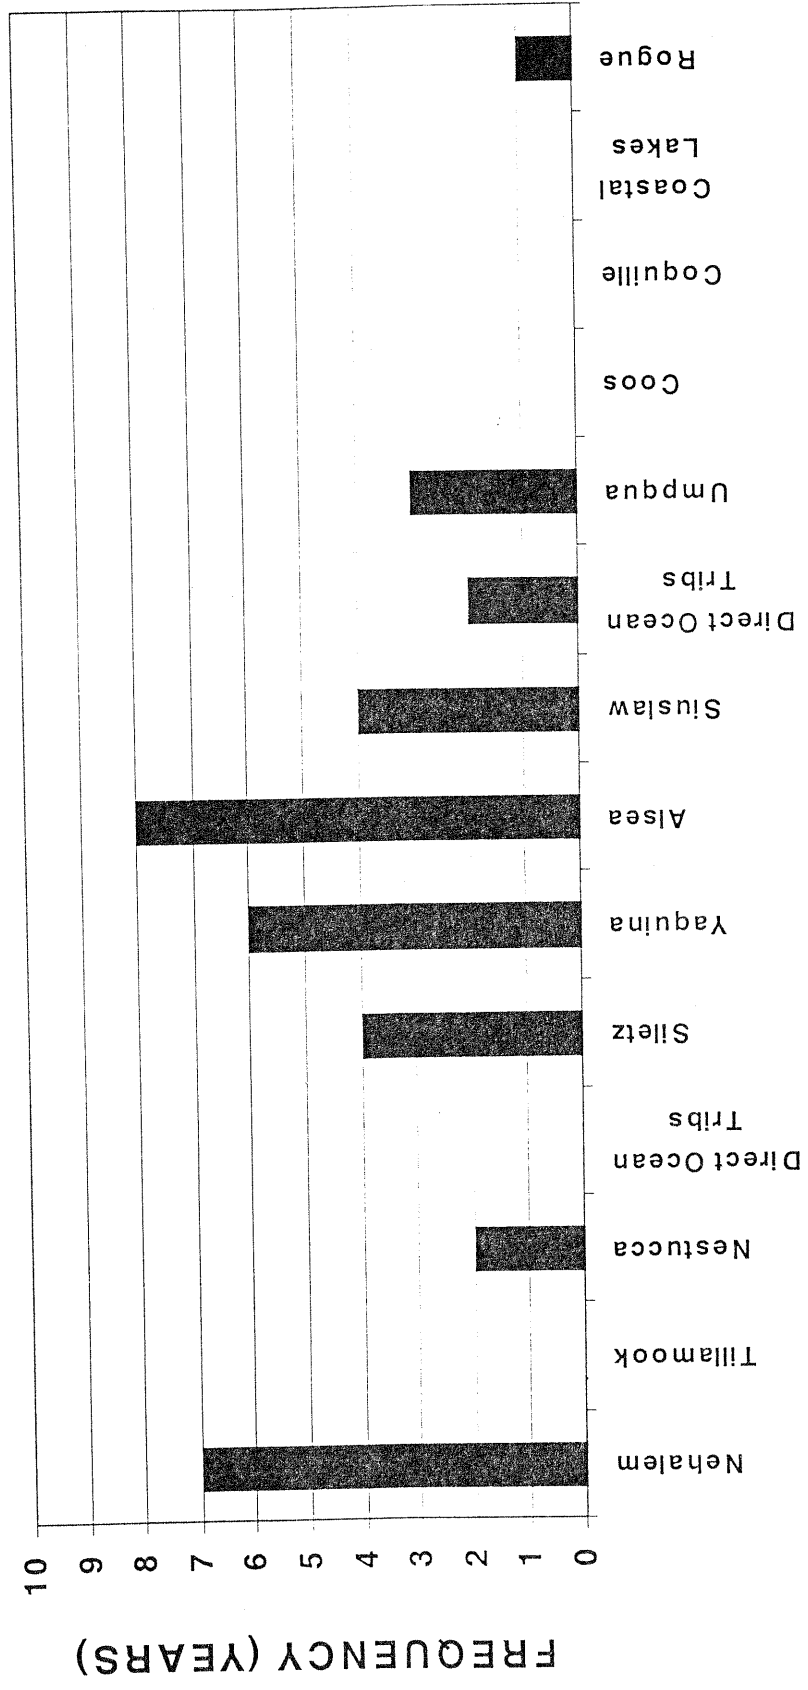

OCN SPAWNER ABUNDANCE
FREQUENCY OF "CRITICAL" STATUS AMONG MAJOR BASINS
(1990-99)

PARENT SPAWNER STATUS ^{b/}	SMOLT TO ADULT MARINE SURVIVAL ^{a/}		
	Low	Medium	High
ALLOWABLE TOTAL FISHERY IMPACT			
High Parent Spawners achieved Level #2 rebuilding criteria <i>and</i> grandparent spawners achieved Level #1 rebuilding criteria	≤ 15%	≤ 30%	≤ 35%
Medium Parent spawners achieved Level #1 or greater rebuilding criteria	≤ 15%	≤ 20%	≤ 25%
Low Parent spawners less than Level #1 rebuilding criteria	≤ 15%	≤ 15%	≤ 15%
Parental Spawners less than 19% of full seeding	≤ 10-13% ^{c/}		

PARENT SPAWNER STATUS ^{b/}	SMOLT TO ADULT MARINE SURVIVAL ^{a/}		
	Low	Medium	High
ALLOWABLE TOTAL FISHERY IMPACT			
High Parent Spawners achieved Level #2 rebuilding criteria <i>and</i> grandparent spawners achieved Level #1 rebuilding criteria	≤ 15%	≤ 30%	≤ 35%
Medium Parent spawners achieved Level #1 or greater rebuilding criteria	≤ 15%	≤ 20%	≤ 25%
Low Parent spawners less than Level #1 rebuilding criteria	≤ 15%	≤ 15%	≤ 15%
Very Low Parental Spawners less than 19% of full seeding	≤ 10-13%	≤ 10-13%	≤ 10-13%

PARENT SPAWNER STATUS ^{b/}	SMOLT TO ADULT MARINE SURVIVAL ^{a/}			
	Extremely Low	Low	Medium	High
ALLOWABLE TOTAL FISHERY IMPACT				
High Parent Spawners achieved Level #2 rebuilding criteria <i>and</i> grandparent spawners achieved Level #1 rebuilding criteria	≤ 7%	≤ 15%	≤ 30%	≤ 35%
Medium Parent spawners achieved Level #1 or greater rebuilding criteria	≤ 7%	≤ 15%	≤ 20%	≤ 25%
Low Parent spawners less than Level #1 rebuilding criteria	≤ 7%	≤ 15%	≤ 15%	≤ 15%
Very Low Parental Spawners less than 19% of full seeding	≤ 7%	≤ 10-13%	≤ 10-13%	≤ 10-13%
Critical Parental Spawners less than 12% of full seeding	Unknown	Unknown	Unknown	Unknown