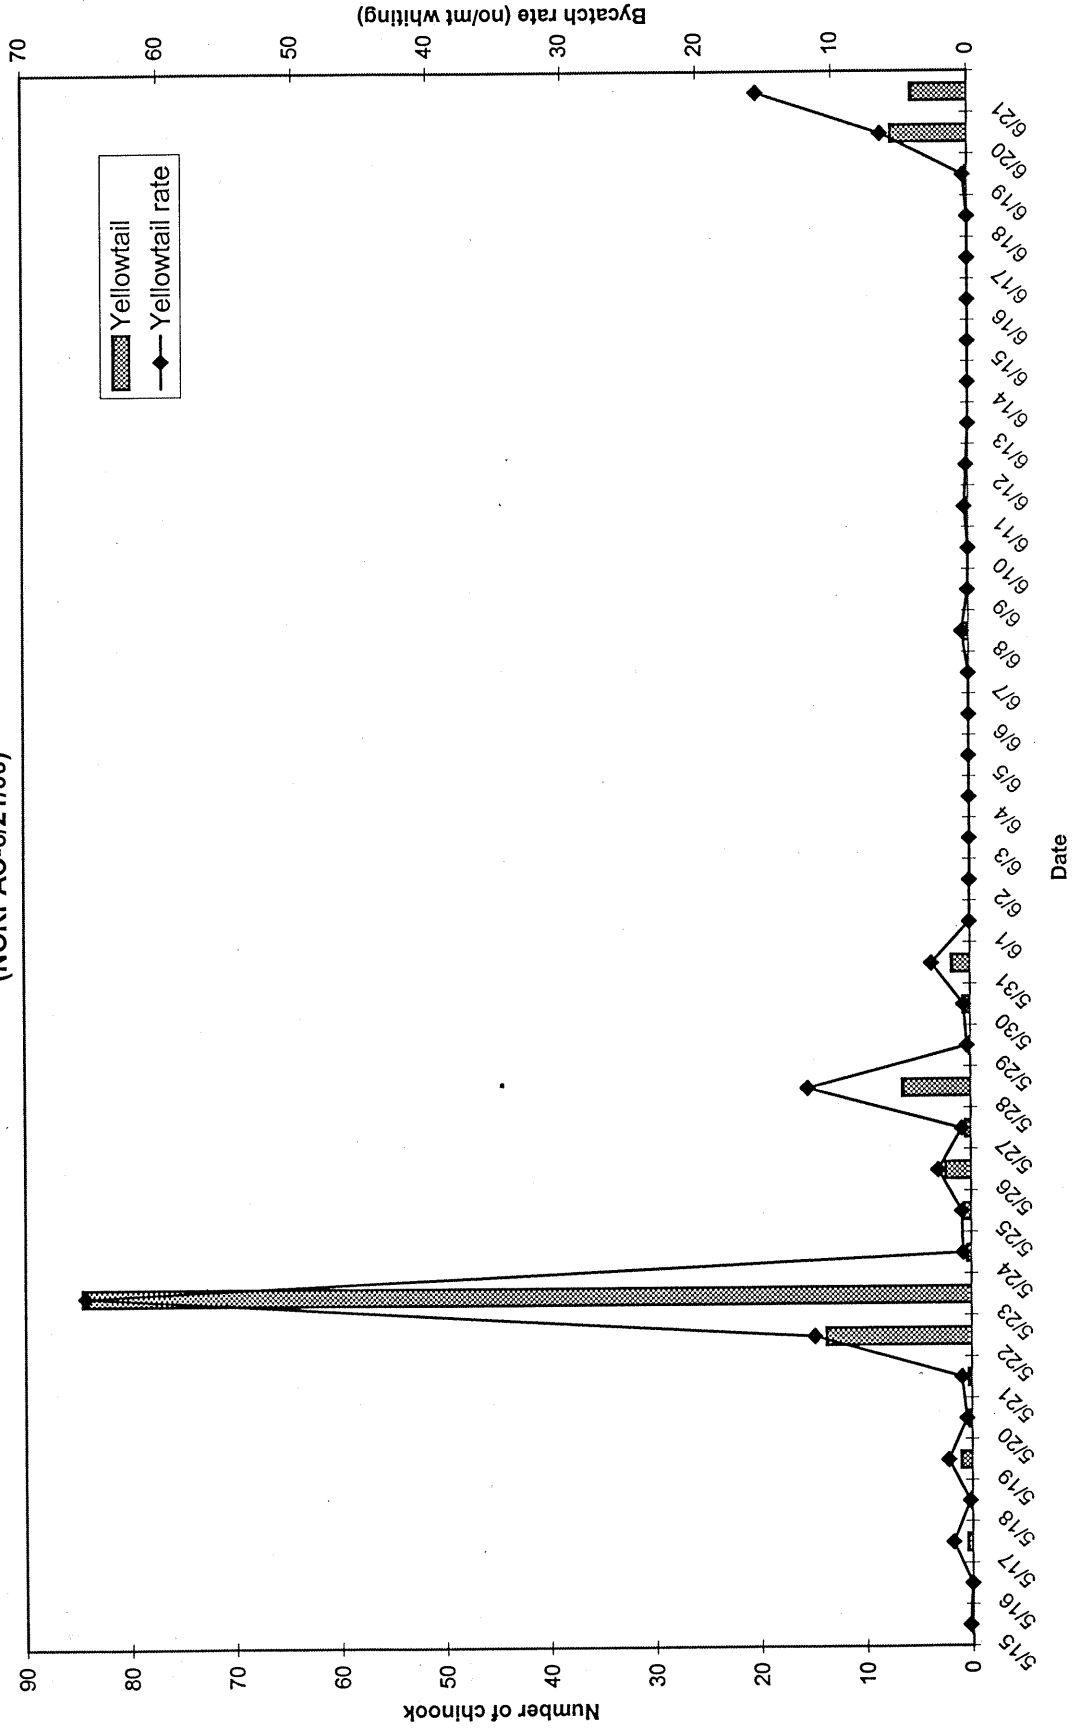

Yellowtail rockfish bycatch in the catcher processor sector of the 2000 whiting fishery (NORPAC-6/21/00)