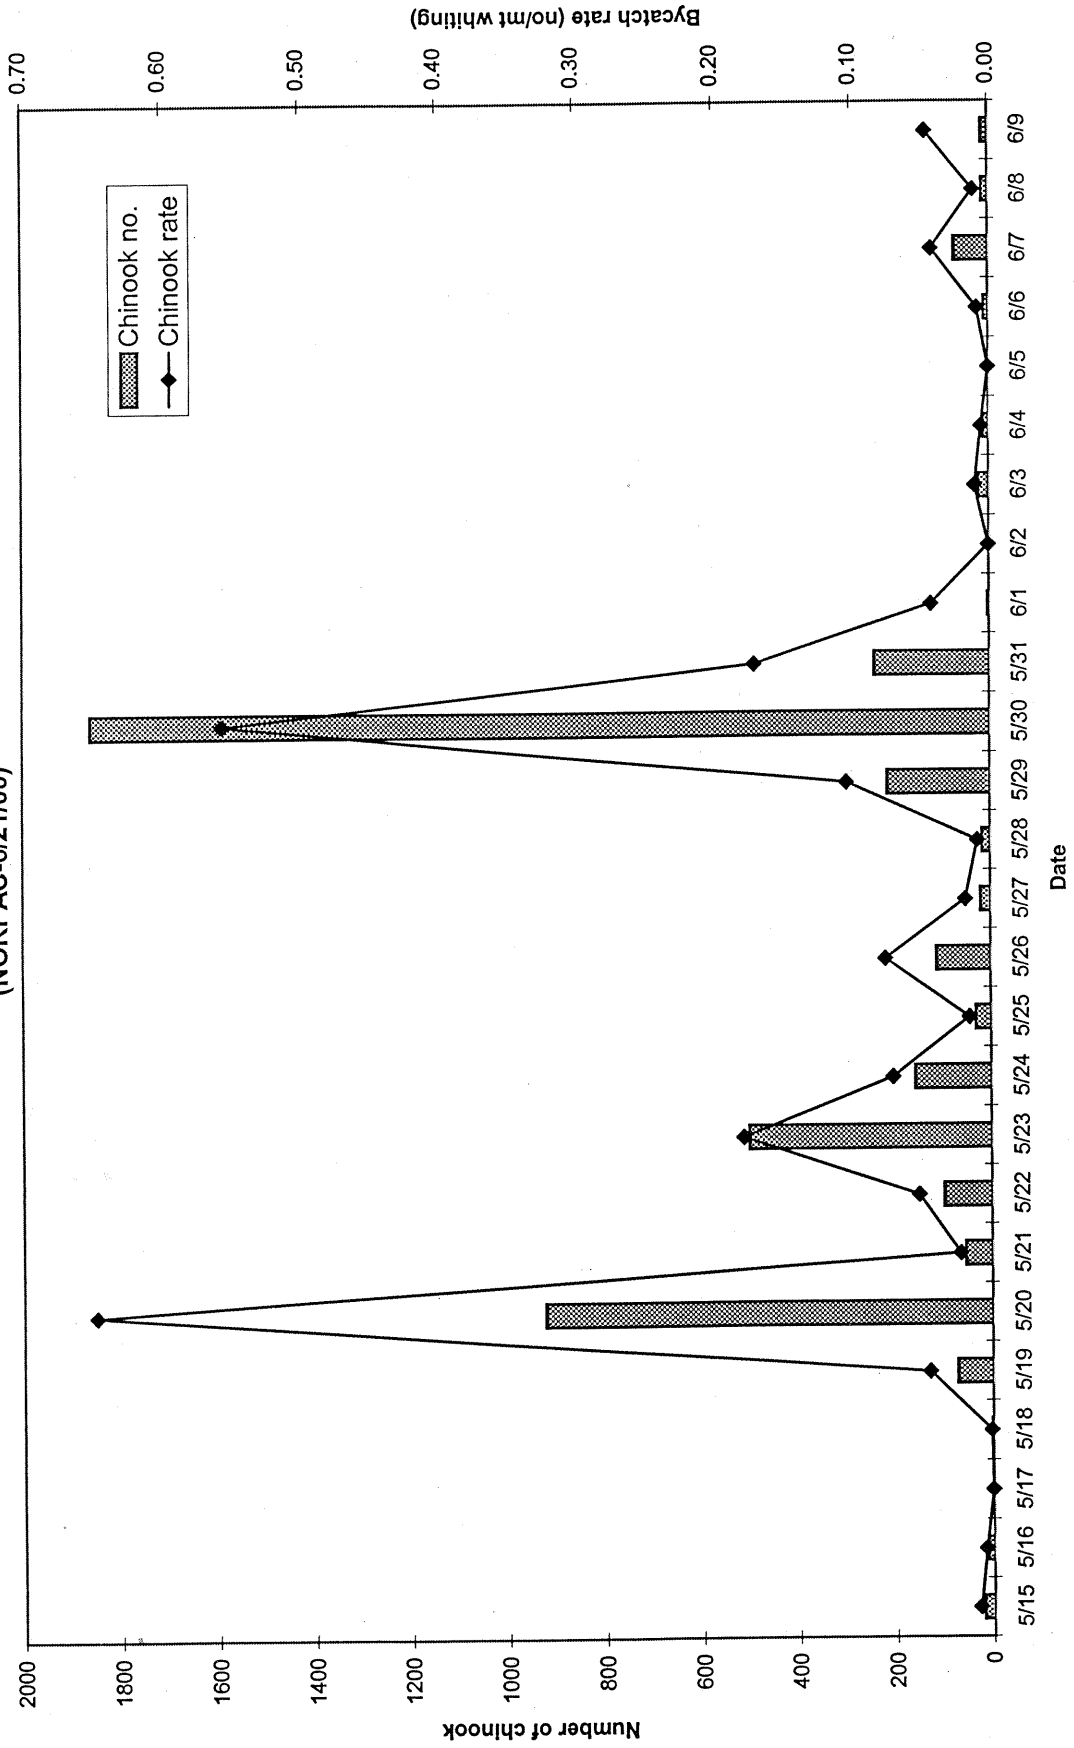

Chinook salmon bycatch in the mothership sector of the 2000 whiting fishery (NORPAC-6/21/00)