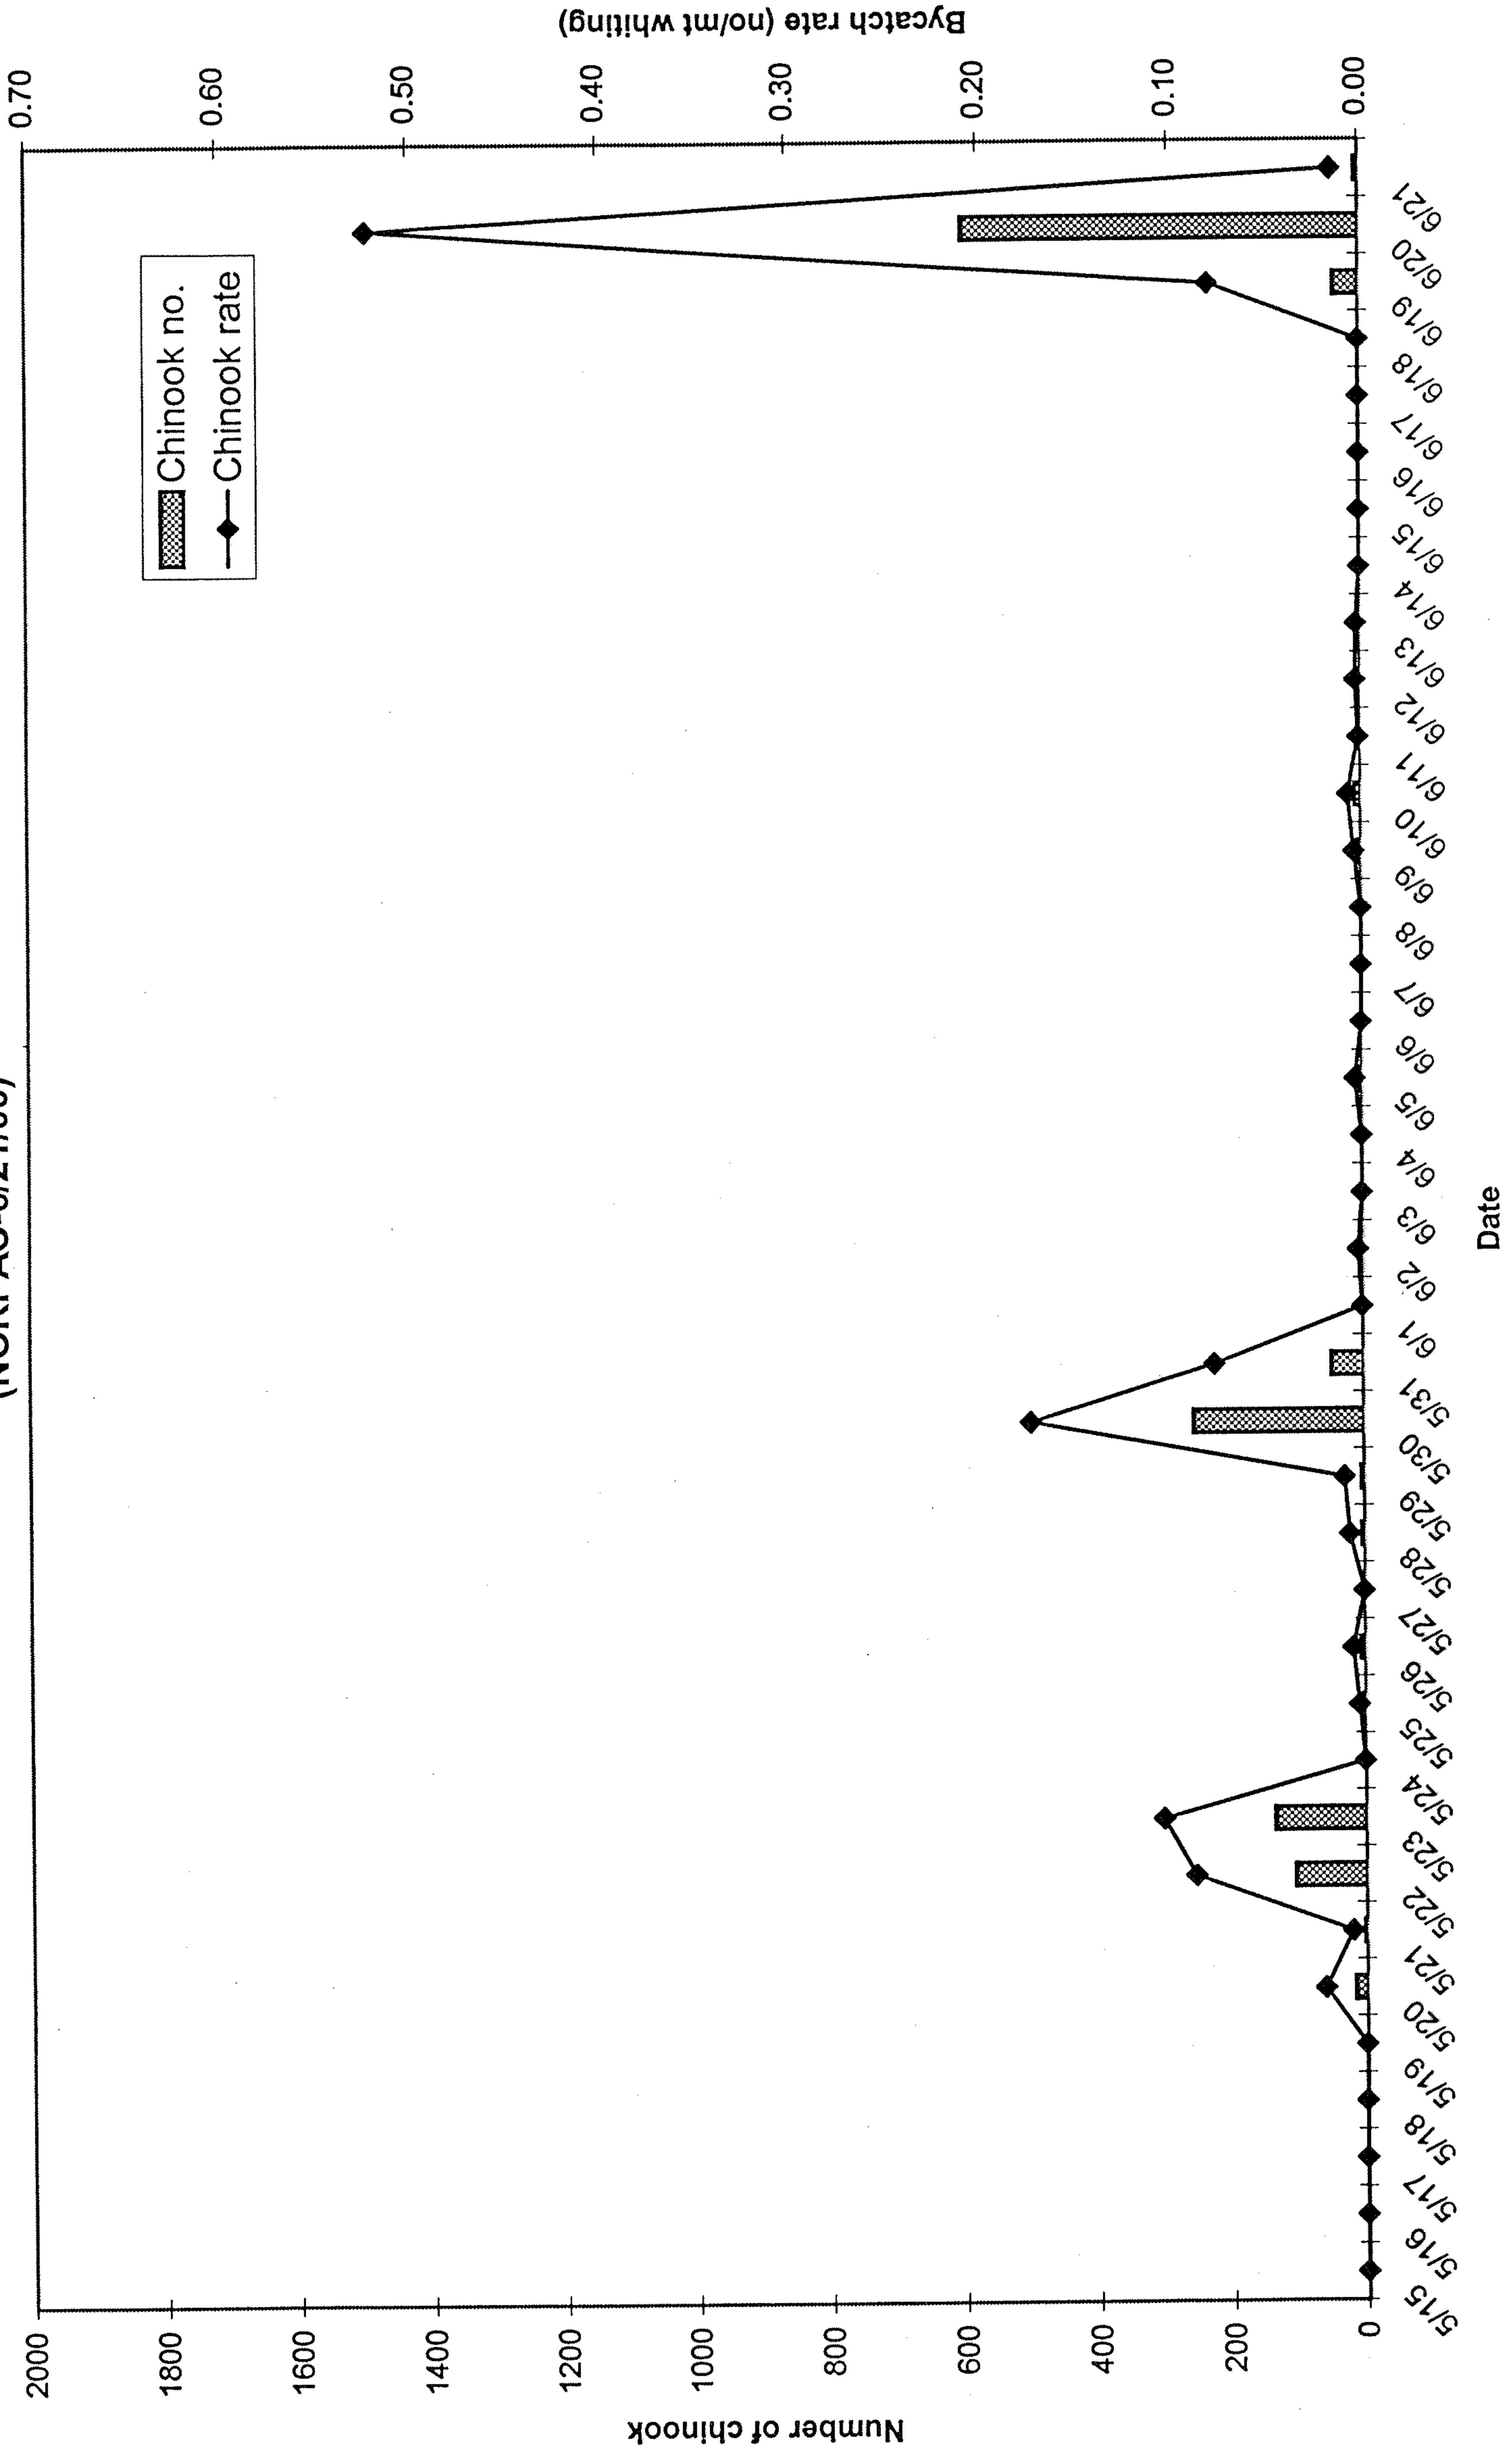

Chinook salmon bycatch in the catcher processor sector of the 2000 whiting fishery (NORPAC-6/21/00)