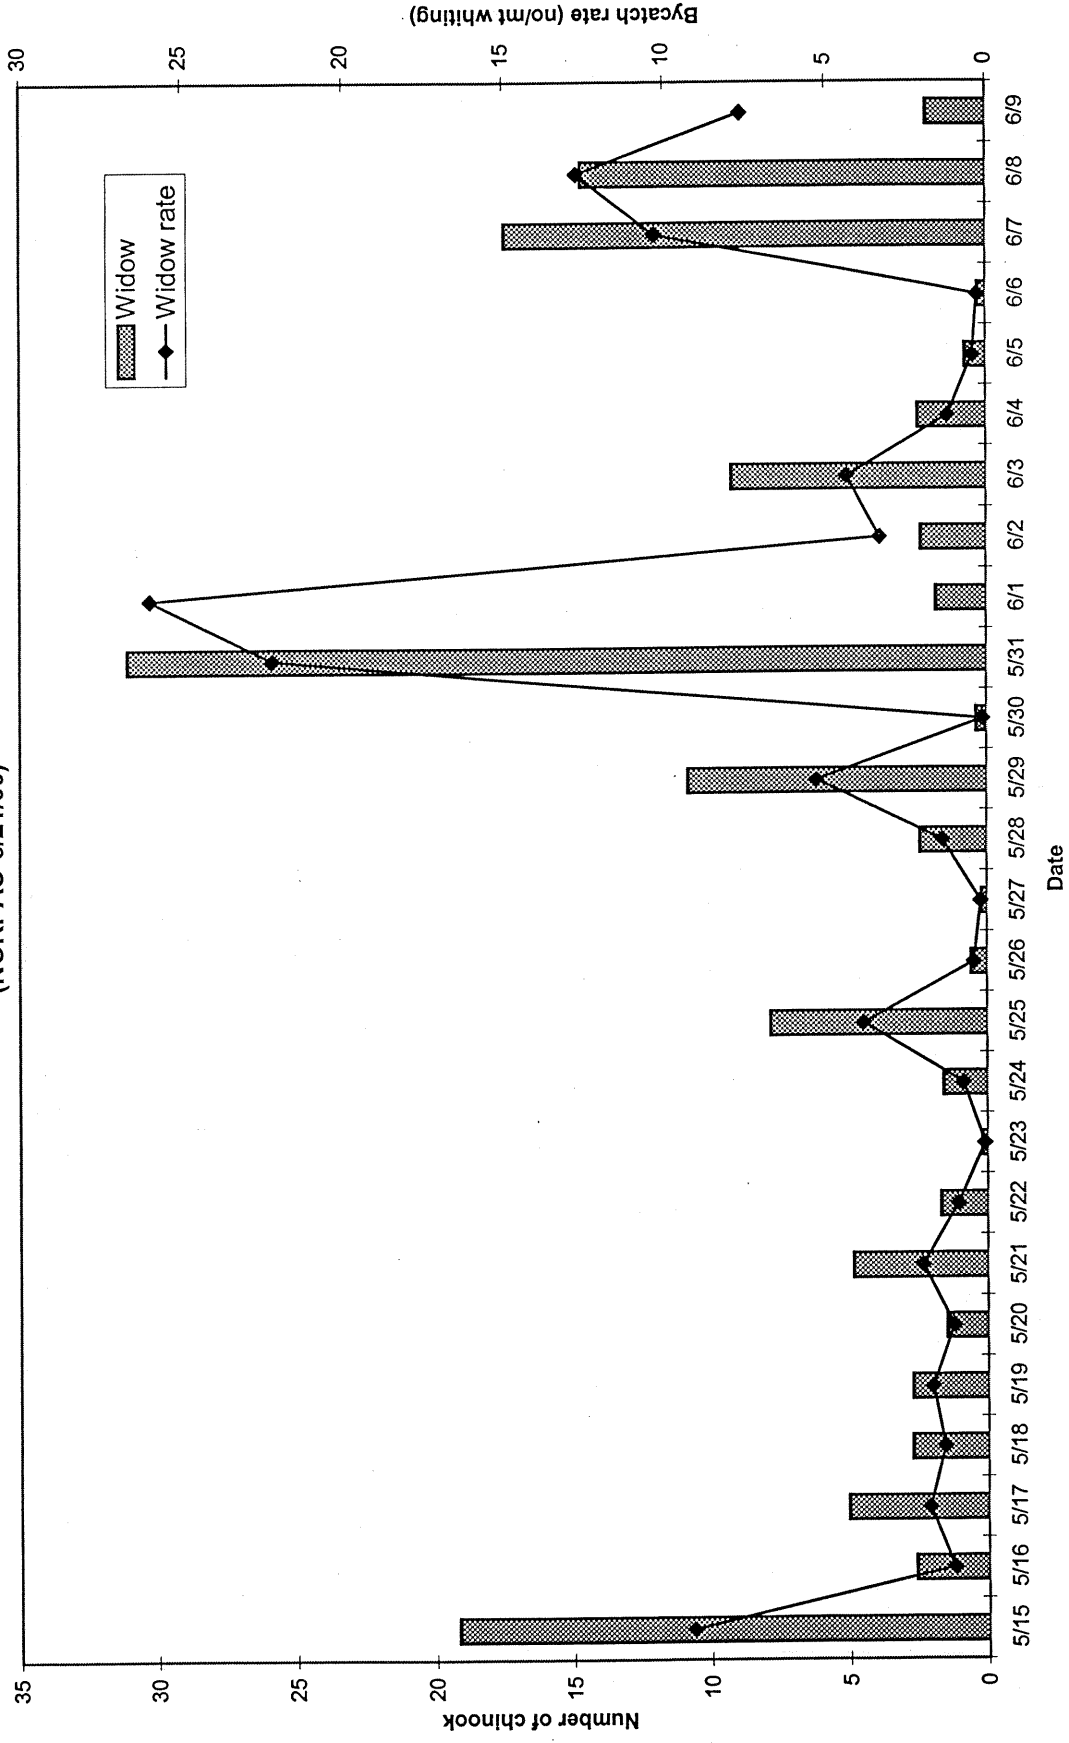

Total catch through 6/20/00 in the at-sea processing sector of the whiting fishery (NORPAC 6/21/00)

Catcher Processor catch by week - observer data

Mode	Weekending	Whiting mt	Yellowtail mt	Rate kg/mt	Widow mt	Rate kg/mt	Chinook no.	Rate no./mt
CP	5/16/00	419.26	0.02	0.0496	0.13	0.3015		
CP	5/23/00	5258.82	100.55	19.1209	13.16	2.5026	262.00	0.0498
CP	5/30/00	5875.33	11.33	1.9285	6.28	1.0697	267.25	0.0455
CP	6/6/00	4850.90	1.80	0.3711	8.89	1.8317	53.00	0.0109
CP	6/13/00	6376.59	0.97	0.1517	3.07	0.4815	15.00	0.0024
CP	6/20/00	6600.38	7.44	1.1276	0.47	0.0709	632.00	0.0958
CP	6/27/00	345.06	5.36	15.5471	0.27	0.7770	5.01	0.0145
SUM-2000		29726.34	127.48	4.2885	32.26	1.09	1234.26	0.04
SUM-1999		67679.00	431.00	6.3683	101.00	1.49	2704.00	0.04
Industry Threshold				2.40		1.40		0.05

Mothership catch by week - observer data

Mode	Weekending	Whiting mt	Yellowtail mt	Rate kg/mt	Widow mt	Rate kg/mt	Chinook no.	Rate no./mt
MP	5/16/00	4608.73	46.87	10.1691	21.16	4.5918	32.90	0.0071
MP	5/23/00	15276.89	85.27	5.5815	20.56	1.3457	1545.78	0.1012
MP	5/30/00	14119.25	103.00	7.2953	26.61	1.8847	2495.54	0.1767
MP	6/6/00	9486.79	15.95	1.6815	47.25	4.9802	261.17	0.0275
MP	6/13/00	3348.15	34.90	10.4227	35.19	10.5098	94.92	0.0284
SUM-2000		46839.81	285.99	6.11	150.77	3.22	4430.31	0.09
SUM-1999		47,580	253	5.32	48	1.01	1,687	0.04
Industry Threshold				7.00		2.70		0.05

Chinook salmon bycatch in the catcher processor sector of the 2000 whiting fishery (NORPAC-6/21/00)

Chinook salmon bycatch in the mothership sector of the 2000 whiting fishery (NORPAC-6/21/00)

Widow rockfish bycatch in the catcher processor sector of the 2000 whiting fishery (NORPAC-6/21/00)

Widow rockfish bycatch in the mothership sector of the 2000 whiting fishery (NORPAC-6/21/00)

Yellowtail rockfish bycatch in the catcher processor sector of the 2000 whiting fishery (NORPAC-6/21/00)

Yellowtail rockfish bycatch in the mothership sector of the 2000 whiting fishery (NORPAC-6/21/00)