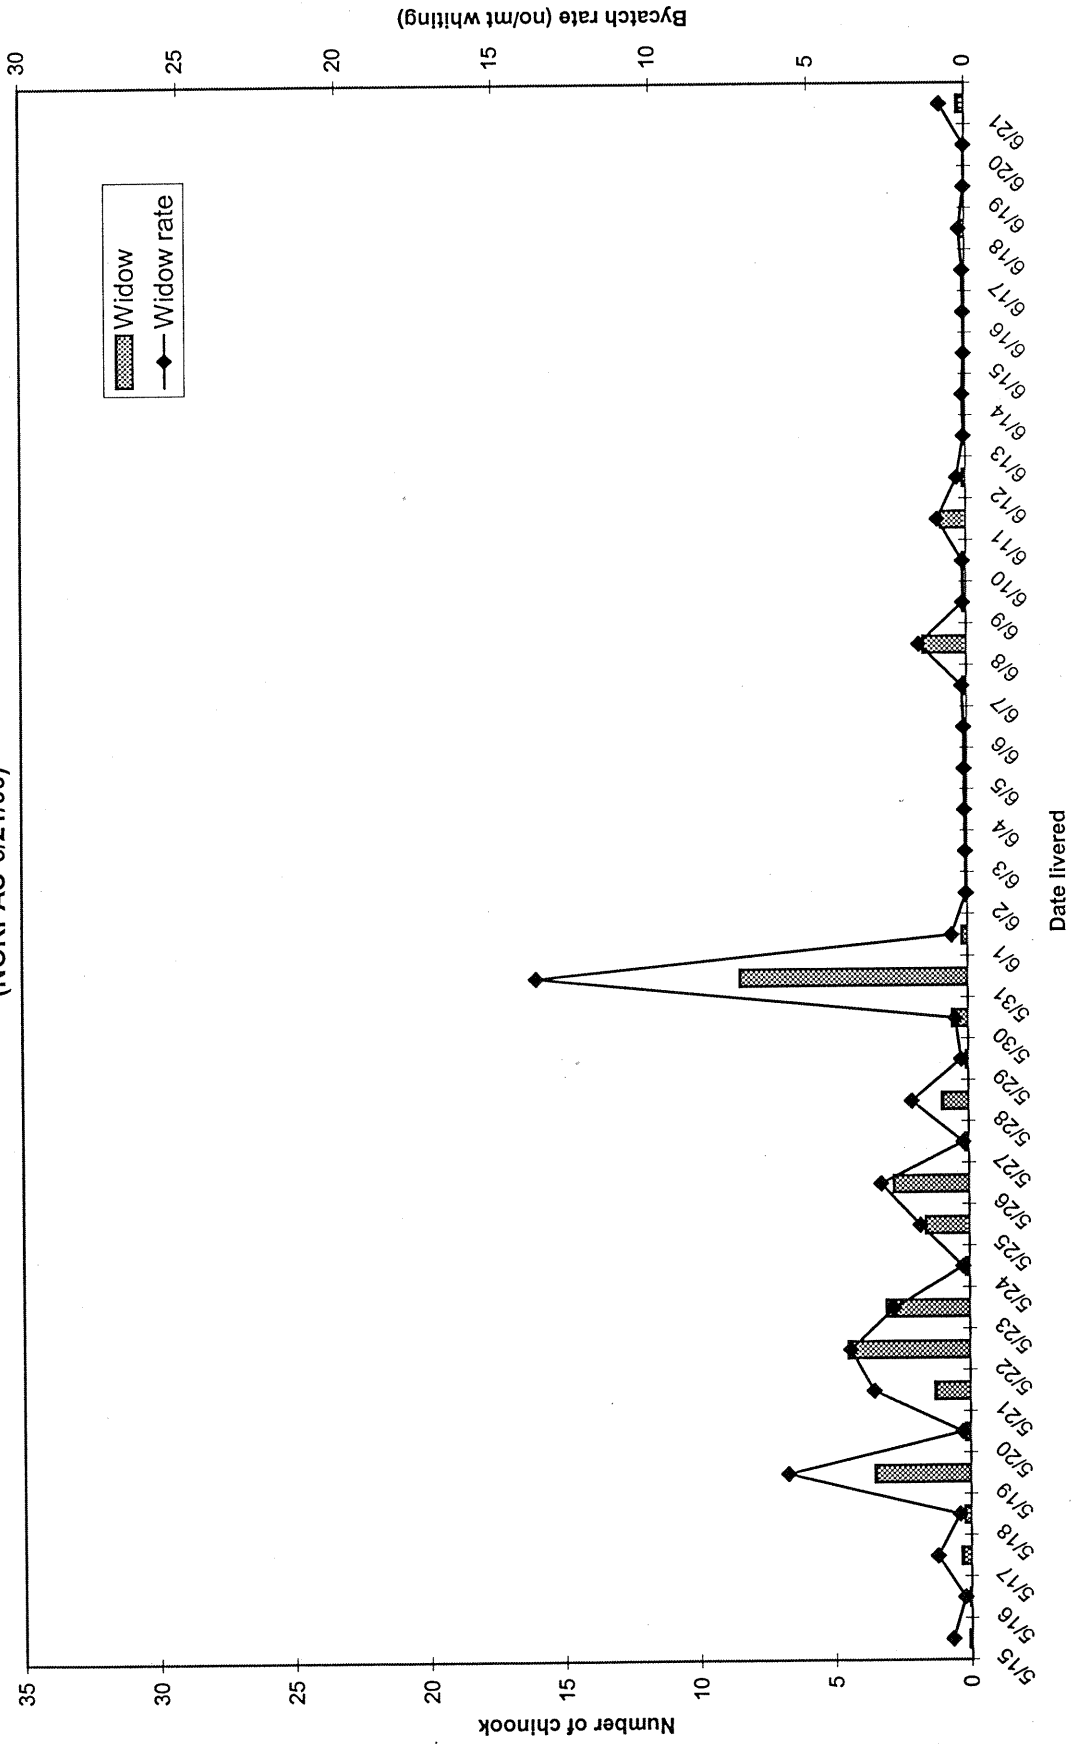

Widow rockfish bycatch in the catcher processor sector of the 2000 whiting fishery (NORPAC-6/21/00)