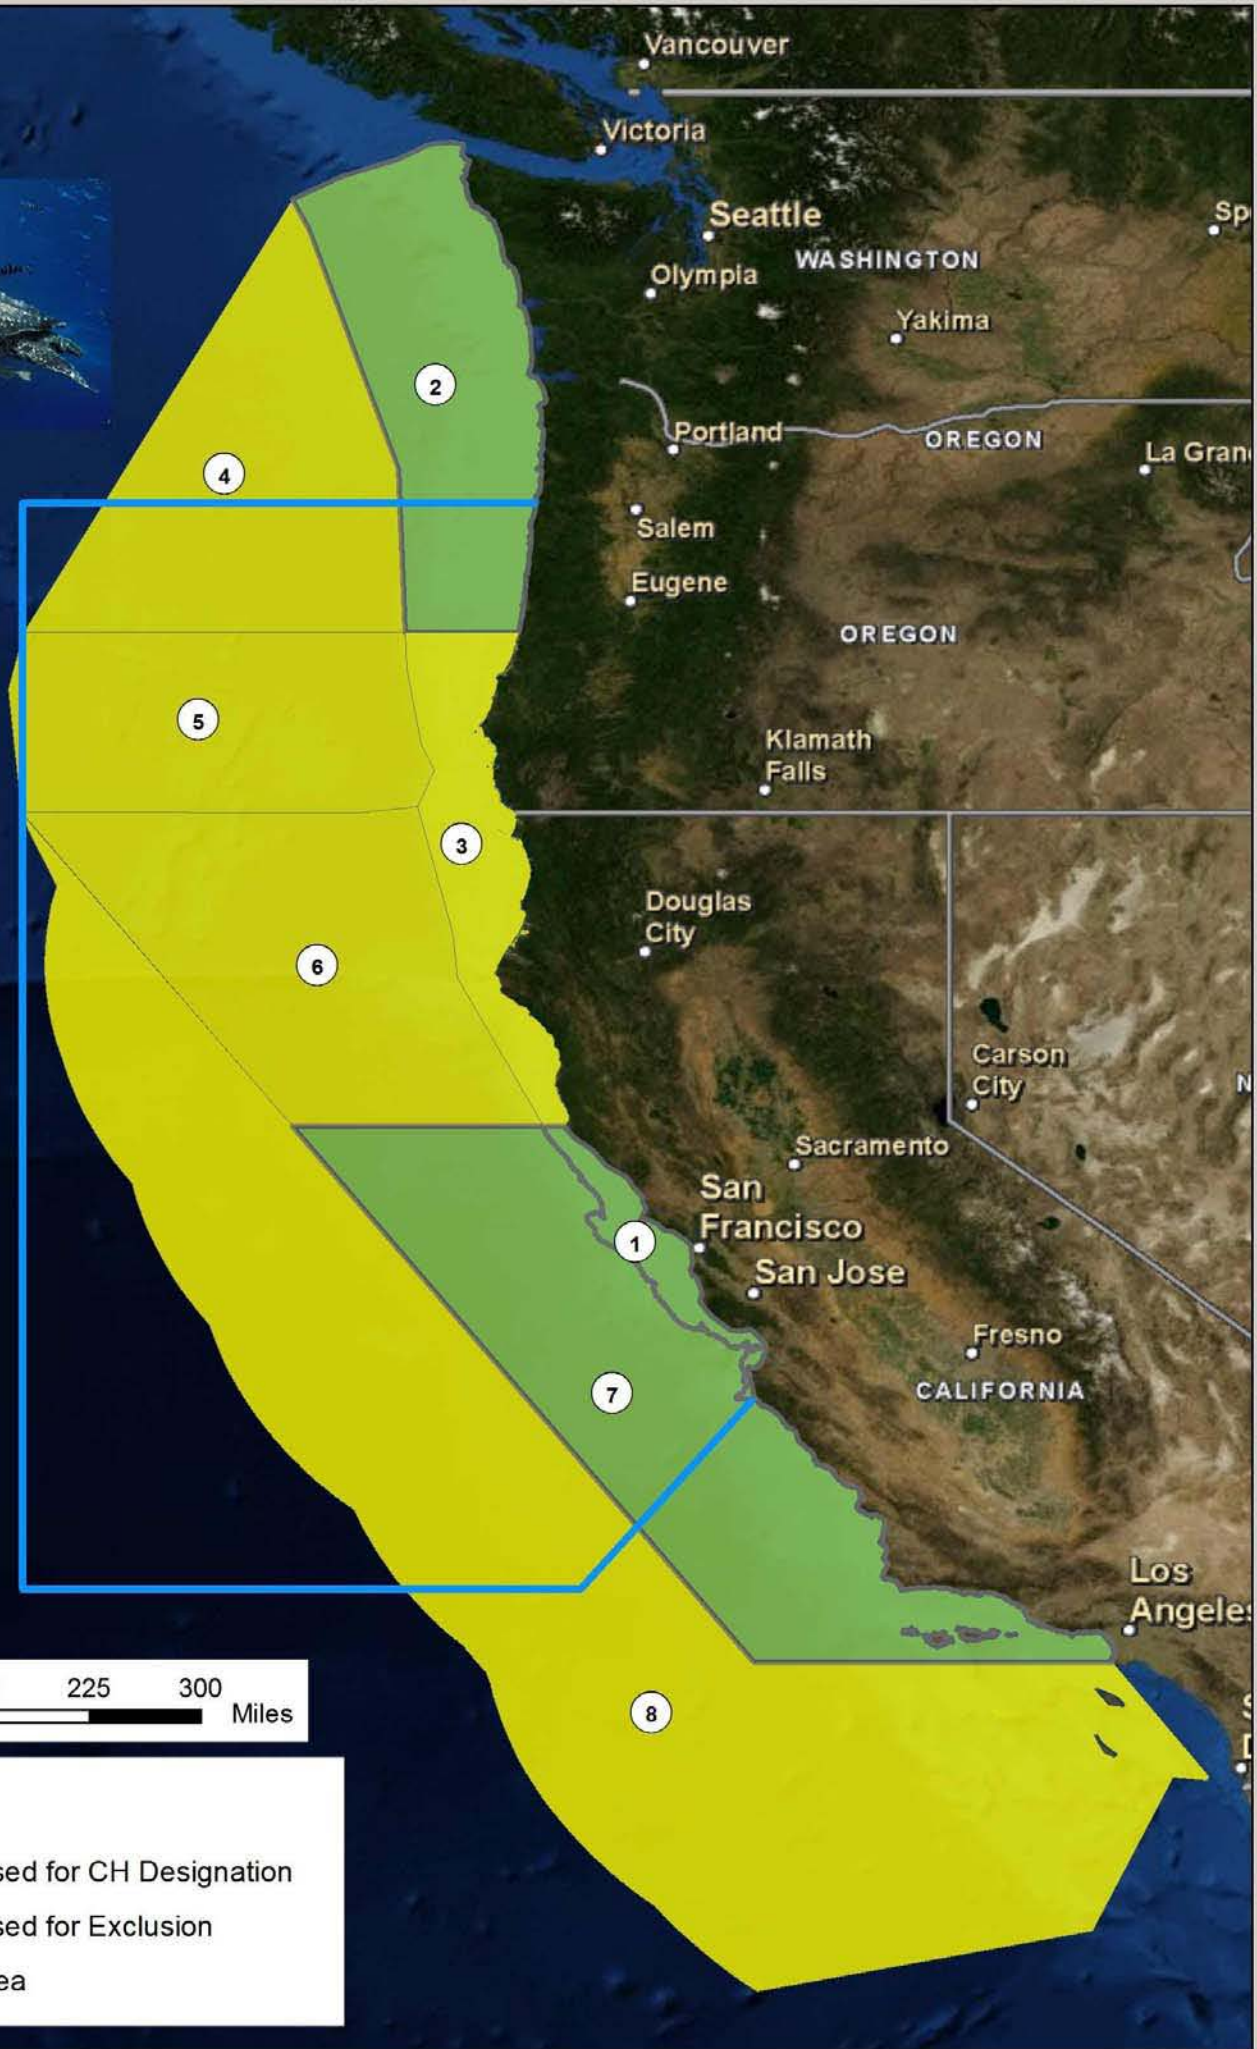

Maps of Proposed and Excluded Leatherback Sea Turtle Critical Habitat Designations.

(Attached)

PACIFIC OCEAN

Legend

-  Areas Proposed for CH Designation
-  Areas Proposed for Exclusion
-  Petitioned Area

Leatherback Sea Turtle PROPOSED Critical Habitat