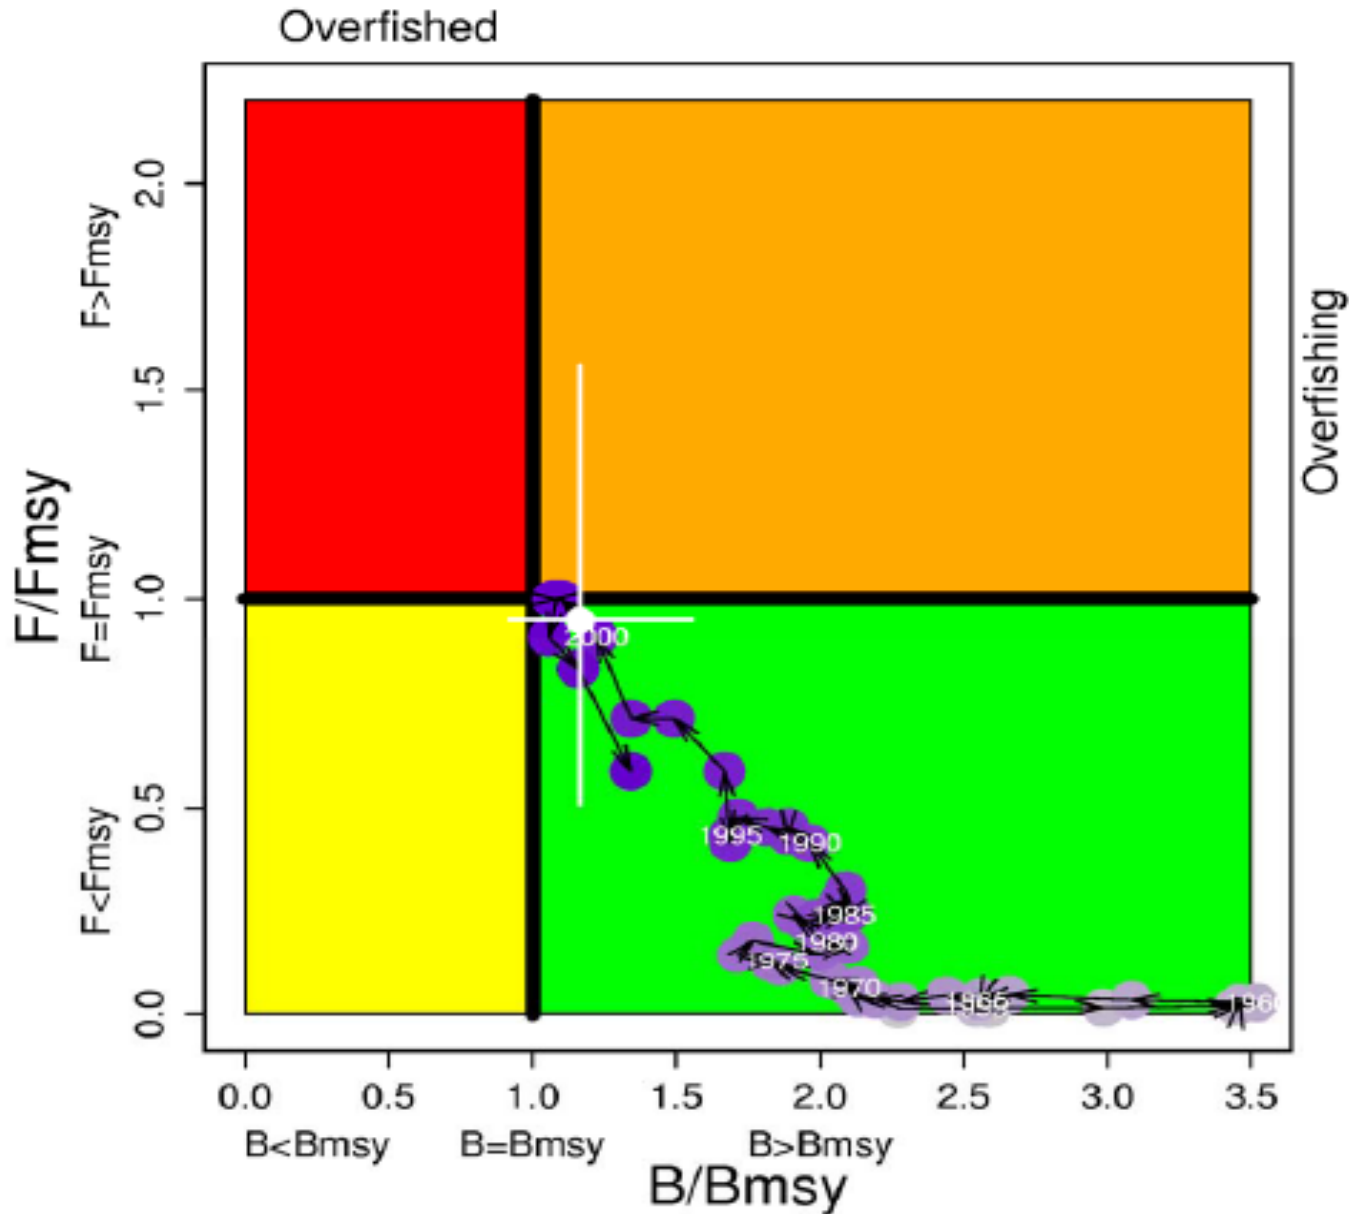

Yellowfin Tuna – Kobe Plot

Bigeye Tuna – Kobe Plots