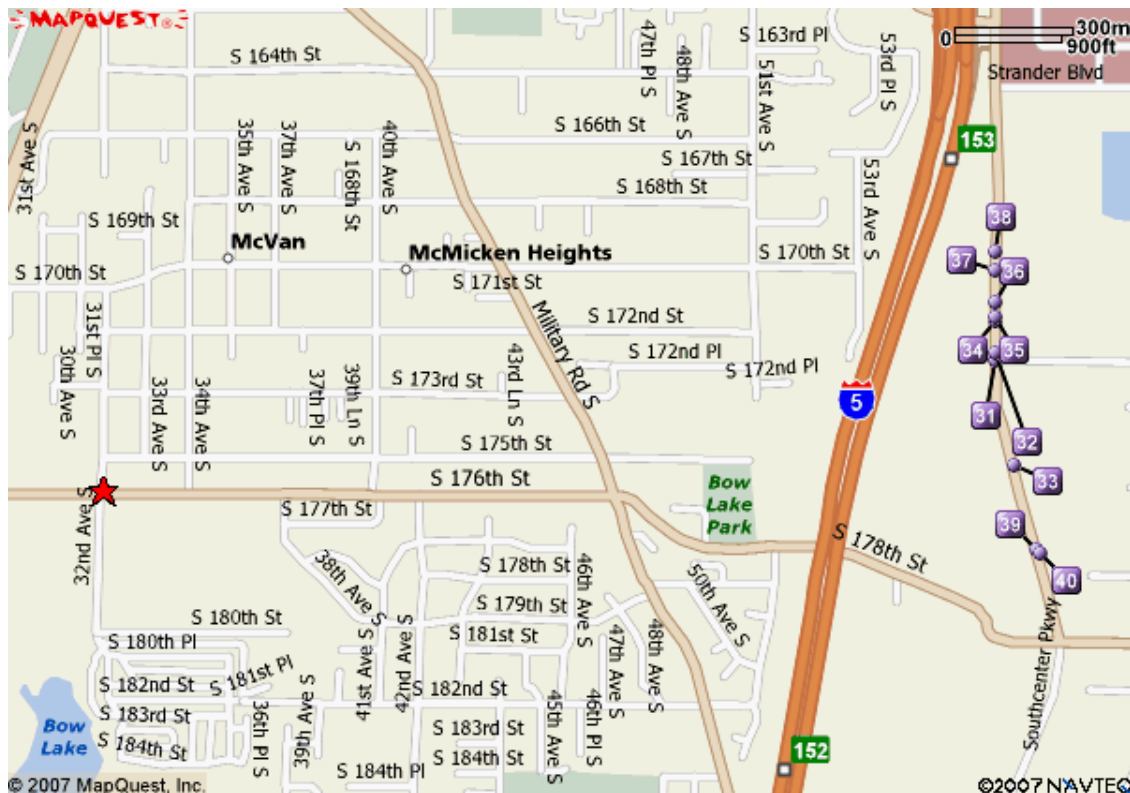

All rights reserved. Use Subject to License/Copyright

This map is informational only. No representation is made or warranty given as to its content. User assumes all risk of use. MapQuest and its suppliers assume no responsibility for any loss or delay resulting from such use.