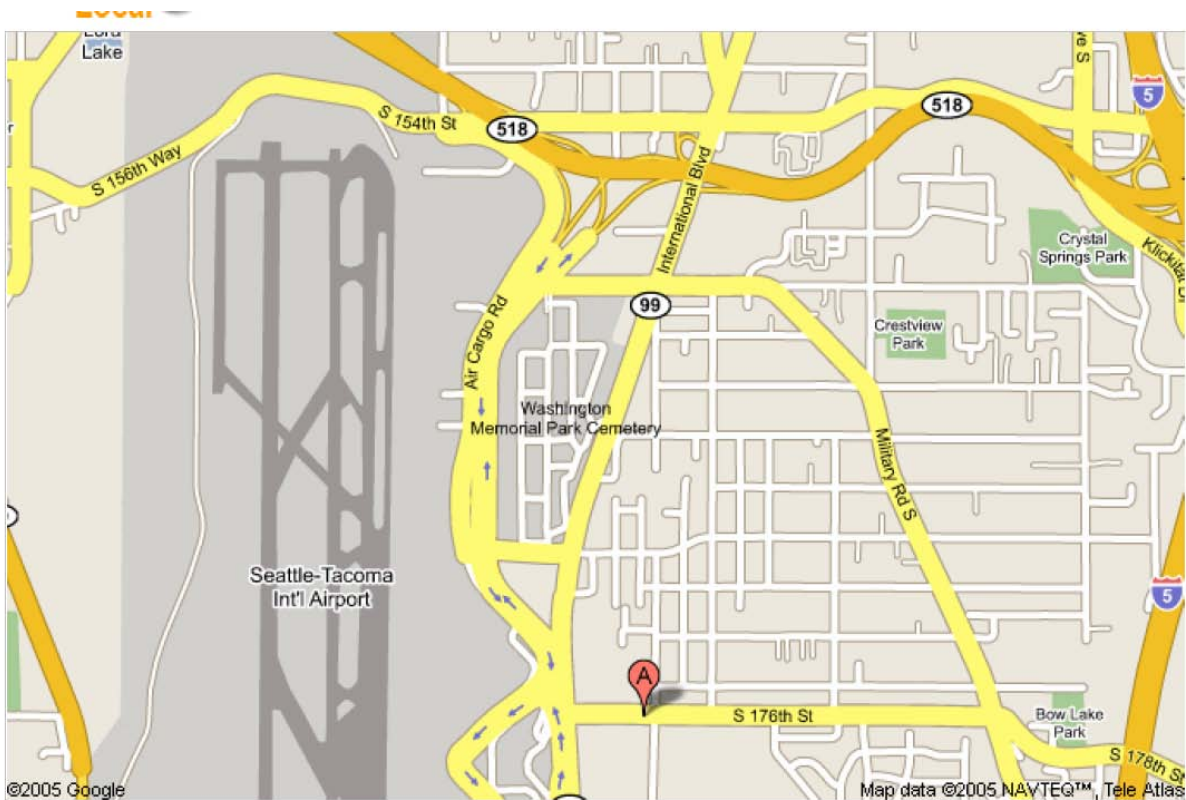

## MAP AND DIRECTIONS

Seattle Marriott Sea-Tac Airport  
3201 South 176th Street  
Seattle, Washington 98188  
Phone: 1-206-241-2000  
Toll-Free: 1-800-314-0925

**Driving Directions (from the south):** Follow Interstate 5 North and take Exit 152 (S 188<sup>th</sup> Street) to Orillia Road South. Turn left at South 188<sup>th</sup> Street. Turn right at Military Road South. Turn left at 176<sup>th</sup> Street. Turn left at 32<sup>nd</sup> Avenue South.

**Driving Directions (from the north):** Follow Interstate 5 South and take the WA-518 Exit 154B to Southcenter Blvd. and Mall/Burien/Sea-Tac Airport. Turn right at South 154<sup>th</sup> Street/Southcenter Blvd. Turn left at South 176<sup>th</sup> Street. Turn right at 32<sup>nd</sup> Avenue South.