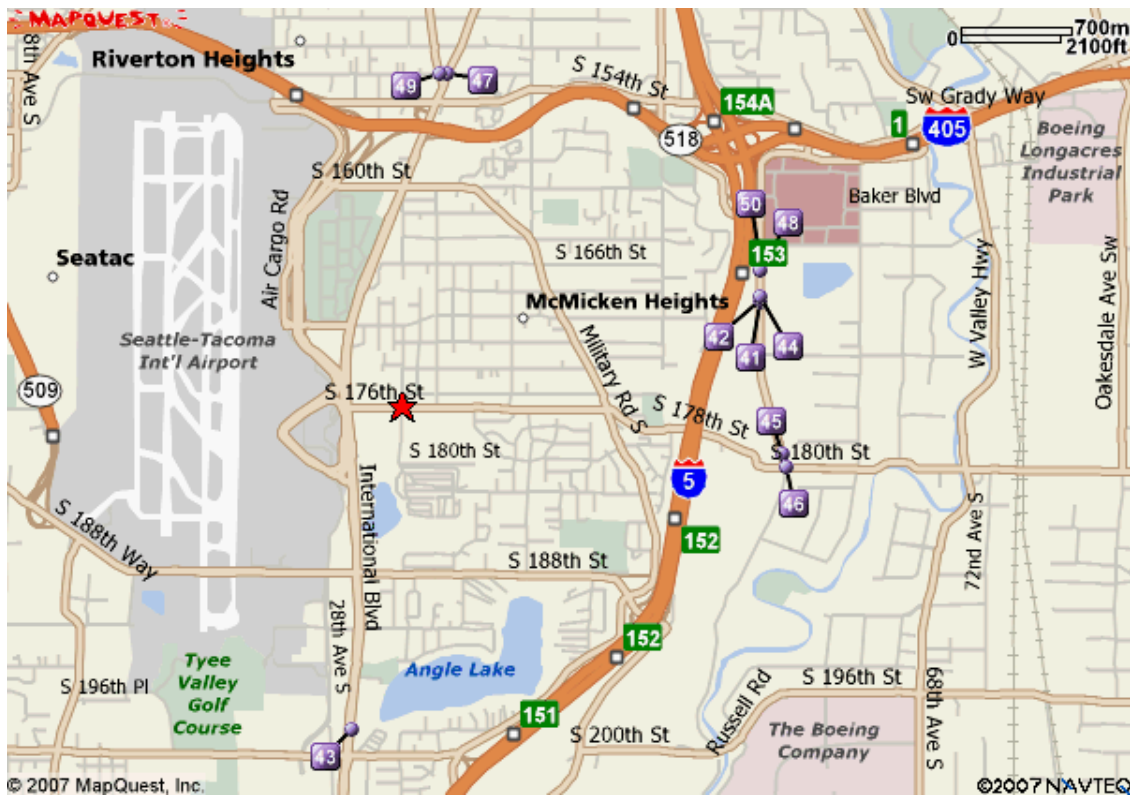

Notes:

Results 41 to 50 for Restaurants near 3201 S 176th St, Seatac, WA 98188-4013

41 Pho Tai 16880 Southcenter Pkwy, Tukwila, WA (1.46 miles away) 206-575-0444 42 China Coin Restaurant 16860 Southcenter Pkwy, Tukwila, WA (1.46 miles away) 206-575-8922 43 Herfy's Burger & Teriyaki 19840 Pacific Hwy S, Seatac, WA (1.47 miles away) 206-870-1500 44 Miyabi Restaurant 16820 Southcenter Pkwy, Tukwila, WA (1.47 miles away) 206-575-6815 45 Newport Bay Restaurant 17920 Southcenter Pkwy, Tukwila, WA (1.49 miles away) 206-575-0446	46 Claim Jumper Restaurant 5901 S 180th St, Tukwila, WA (1.51 miles away) 206-575-3918 47 Mc Donald's 15210 Pacific Hwy S, Tukwila, WA (1.51 miles away) 206-246-0807 48 Sizzler 16615 Southcenter Pkwy, Tukwila, WA (1.51 miles away) 206-575-0427 49 Pancake Chef S 152nd & Military Rd S, Seattle, WA (1.52 miles away) 206-431-9411 50 Outback Steakhouse 16510 Southcenter Pkwy, Tukwila, WA (1.54 miles away) 206-575-9705

All rights reserved. Use Subject to License/Copyright

This map is informational only. No representation is made or warranty given as to its content. User assumes all risk of use. MapQuest and its suppliers assume no responsibility for any loss or delay resulting from such use.