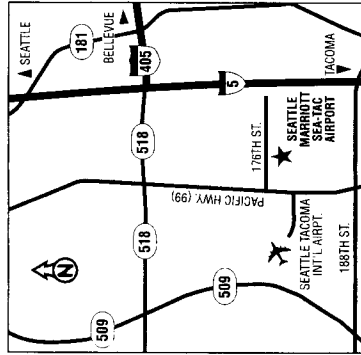

## MAP AND DIRECTIONS

Seattle Marriott Sea-Tac Airport  
3201 South 176th Street  
Seattle, Washington 98188  
Phone: 1-206-241-2000  
Toll-Free: 1-800-314-0925

**Driving Directions (from the south):** Follow Interstate 5 North and take Exit 152 (S 188<sup>th</sup> Street) to Orillia Road South. Turn left at South 188<sup>th</sup> Street. Turn right at Military Road South. Turn left at 176<sup>th</sup> Street. Turn left at 32<sup>nd</sup> Avenue South.

**Driving Directions (from the north):** Follow Interstate 5 South and take the WA-518 Exit 154B to Southcenter Blvd. and Mall/Burien/Sea-Tac Airport. Turn right at South 154<sup>th</sup> Street/Southcenter Blvd. Turn left at South 176<sup>th</sup> Street. Turn right at 32<sup>nd</sup> Avenue South.