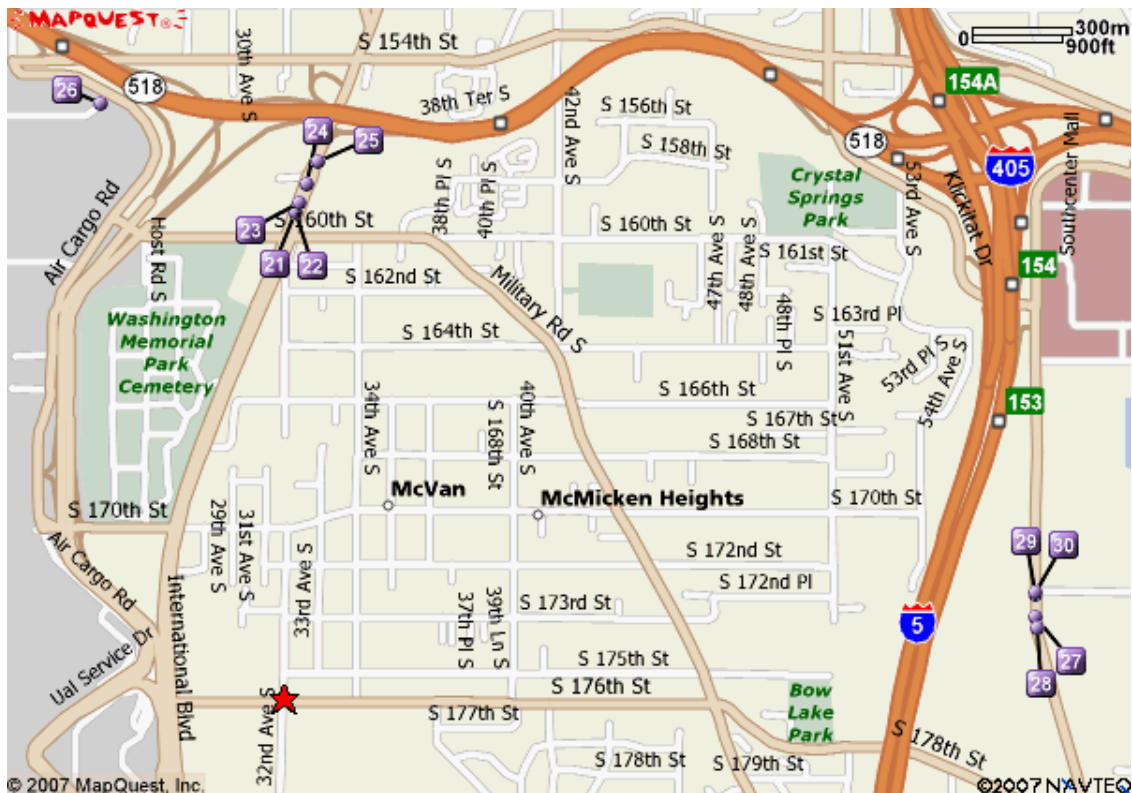

### 30 Tony Roma's

17305 Southcenter Pkwy, Tukwila, WA  
(1.40 miles away)  
206-575-1050

All rights reserved. Use Subject to License/Copyright

This map is informational only. No representation is made or warranty given as to its content. User assumes all risk of use. MapQuest and its suppliers assume no responsibility for any loss or delay resulting from such use.