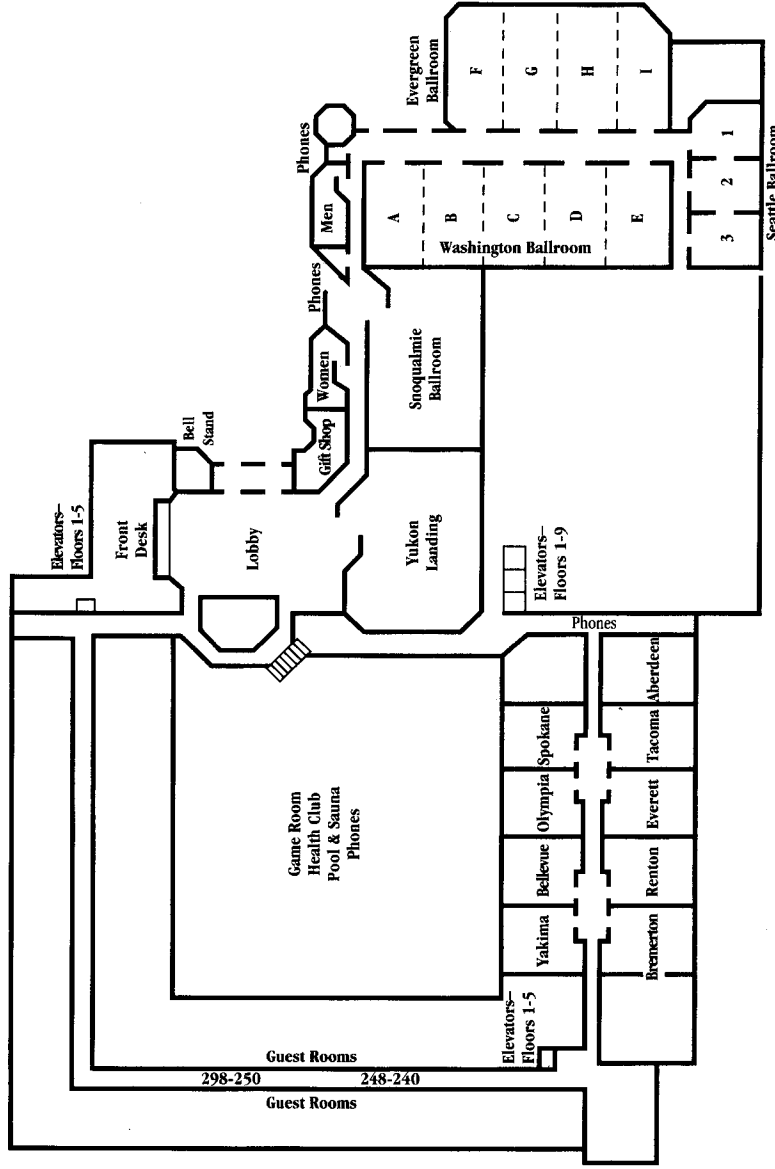

MEETING ROOM	DIMENSIONS (WxLxH)	SQUARE FOOTAGE	CAPACITY			
			THEATER	SCHOOLROOM	CONFERENCE	RECEPTION
Snoqualmie Ballroom	48 x 52 x 14	2,500	200	120	N/A	N/A
Washington Ballroom	120 x 42 x 14	5,040	600	350	N/A	600
Salons A-E (each)	24 x 42 x 14	1,008	100	60	40	80
Evergreen Ballroom	96 x 42 x 14	4,032	500	280	N/A	300
Salons F-J (each)	24 x 42 x 14	1,008	100	60	40	80
Seattle Ballroom	57 x 26 x 10.6	1,792	150	75	56	120
Salons 1-3 (each)	19 x 26 x 10.6	588	40	30	20	40
9 Meeting Suites (each)	17 x 25 x 8	425	45	25	24	40
2 Meeting Suites (each)	18 x 27 x 8	486	45	25	24	50
1 Meeting Suite (each)	17 x 17 x 8	290	N/A	N/A	12	N/A

Please note that room figures are at maximum capacity. If group requires special needs, i.e., buffet, risers, extensive audiovisual, etc., then these numbers will decrease.