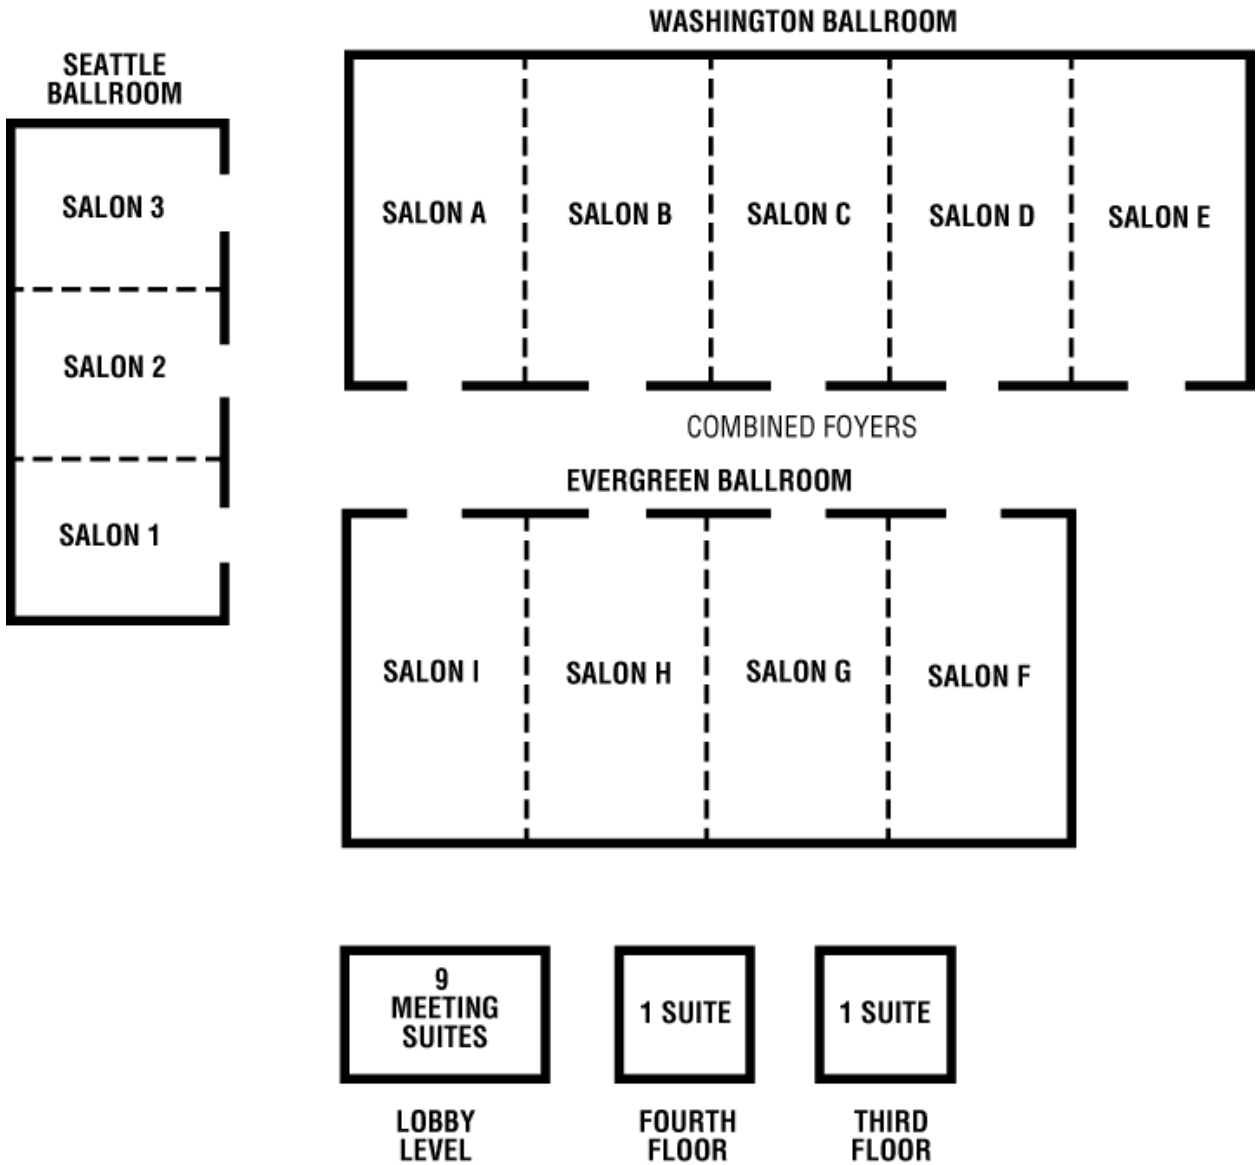

Seattle Marriott Floor Plan