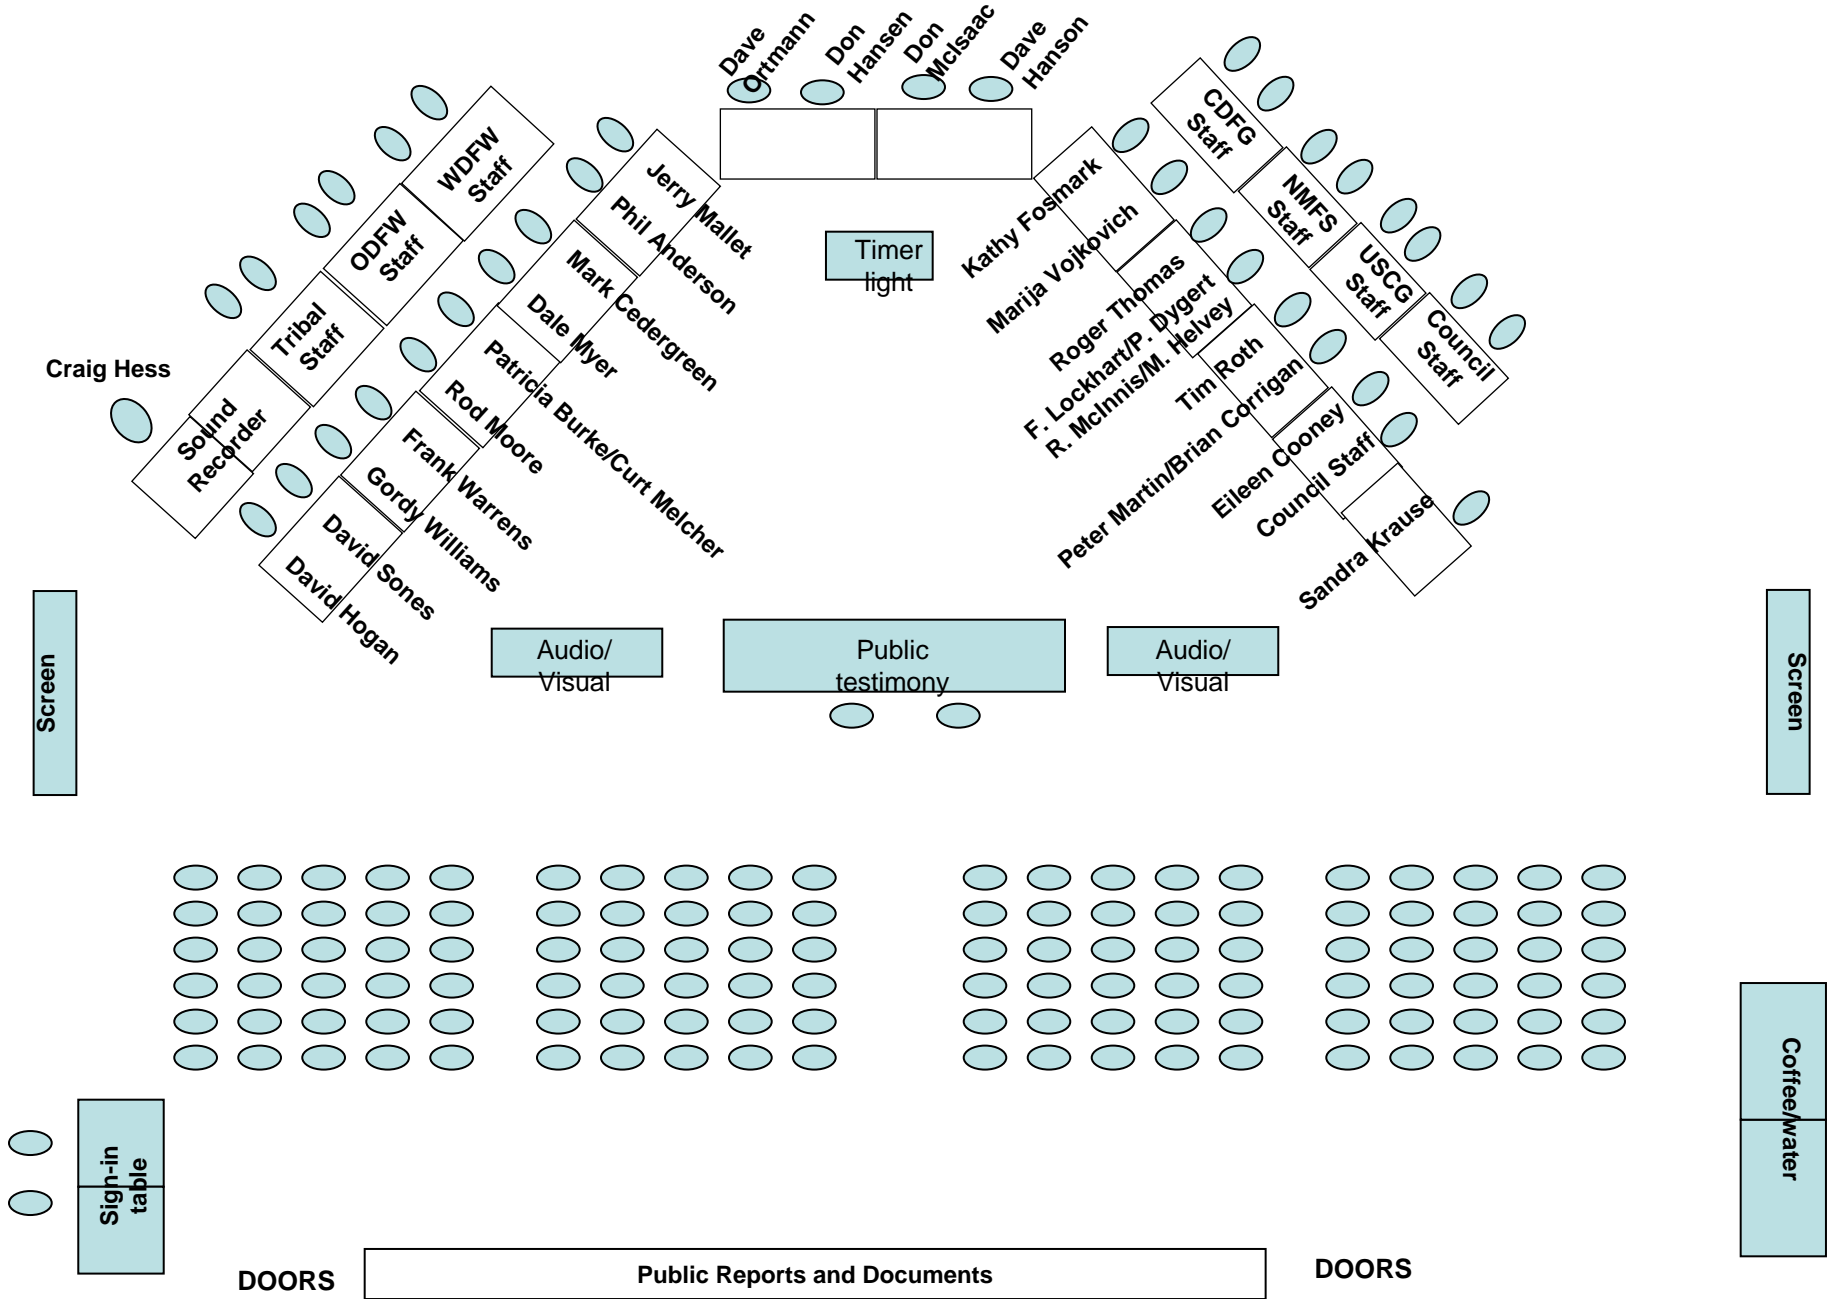

COUNCIL MEETING ROOM DIAGRAM- Doubletree Hotel