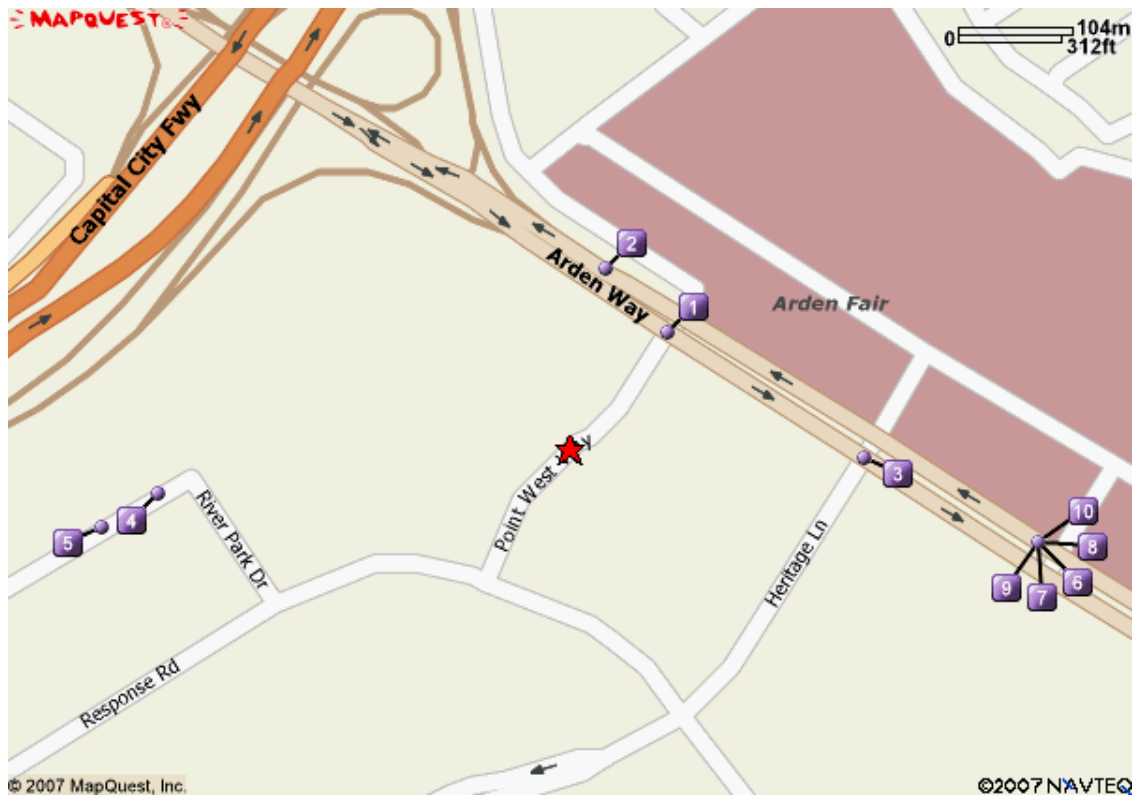

Notes:

Results 1 to 10 for Restaurants near 2001 Point West Way, Sacramento, CA 95815-4702

1 Elephant Bar Restaurant 1500 Arden Way, Sacramento, CA (0.09 miles away) 916-564-2526 2 Cheesecake Factory 1401 Arden Way, Sacramento, CA (0.11 miles away) 916-567-0606 3 El Torito Mexican Restaurant 1598 Arden Way, Sacramento, CA (0.16 miles away) 916-927-0071 4 Papayas Cafe 1555 River Park Dr # 100, Sacramento, CA (0.23 miles away) 916-564-3633 5 Waffle Shop 1540 River Park Dr # 109, Sacramento, CA (0.26 miles away) 916-564-8880	6 China Inn 1689 Arden Way, Sacramento, CA (0.27 miles away) 916-920-0959 7 Pretzel Time 1689 Arden Way # 1118, Sacramento, CA (0.27 miles away) 916-924-0332 8 Frank & Stein Dogs & Drafts 1689 Arden Way, Sacramento, CA (0.27 miles away) 916-924-1249 9 Johnny Rockets 1689 Arden Way # 1106, Sacramento, CA (0.27 miles away) 916-564-9567 10 La Salsa Restaurant 1689 Arden Way # 2012, Sacramento, CA (0.27 miles away) 916-565-0144

All rights reserved. Use Subject to License/Copyright

This map is informational only. No representation is made or warranty given as to its content. User assumes all risk of use. MapQuest and its suppliers assume no responsibility for any loss or delay resulting from such use.