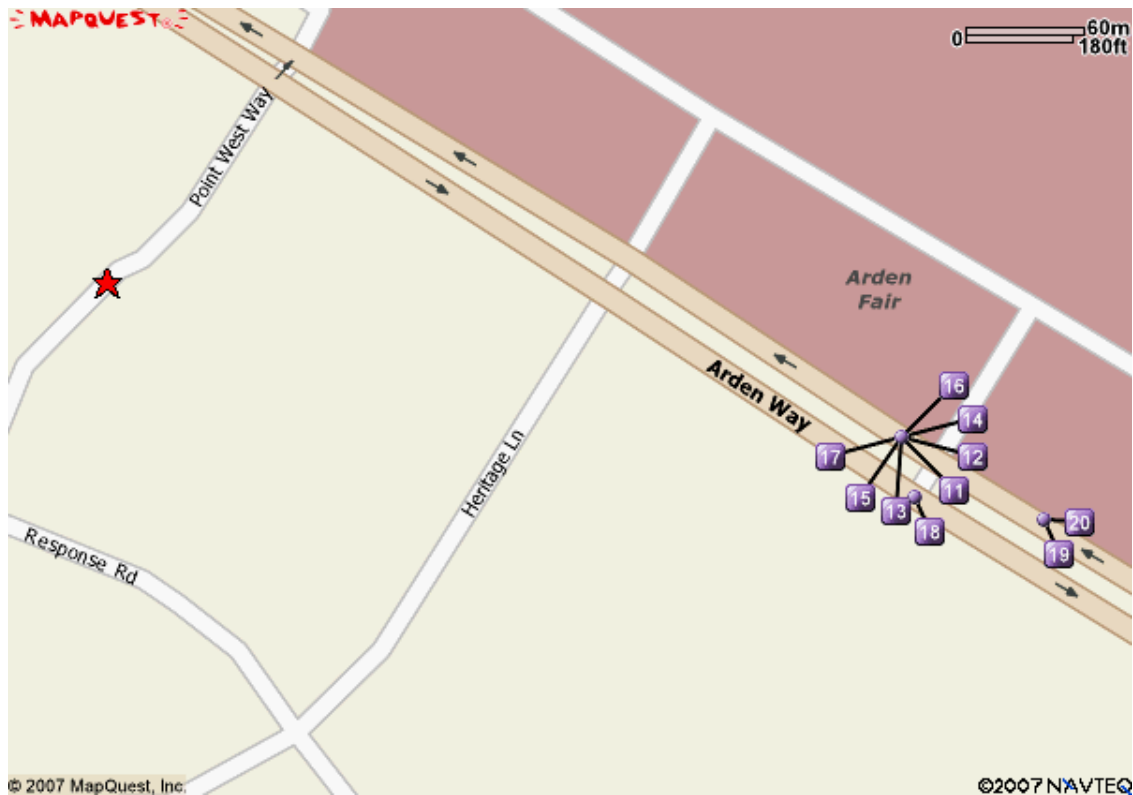

All rights reserved. Use Subject to License/Copyright

This map is informational only. No representation is made or warranty given as to its content. User assumes all risk of use. MapQuest and its suppliers assume no responsibility for any loss or delay resulting from such use.