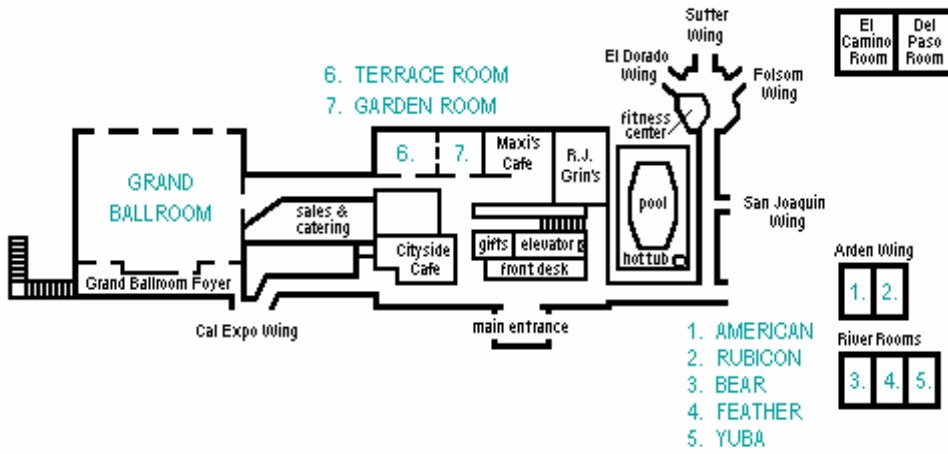

# DoubleTree Hotel Sacramento Room Layout

  
**DOUBLETREE HOTEL**  
 SACRAMENTO  
 2001 POINT WEST WAY  
 SACRAMENTO, CA 95815  
 916-929-8855  
 916-924-4913 FAX

## DOUBLETREE HOTEL SACRAMENTO - MAIN LEVEL