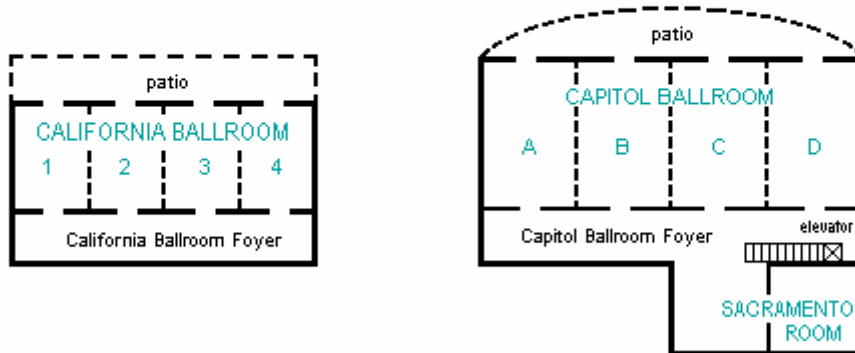

DOUBLETREE HOTEL SACRAMENTO - LOWER LEVEL

PFMC
02/06/07

F:\PFMC\MEETING\2007\March\Hotel\Sacramento_DoubleTree_Layout.doc