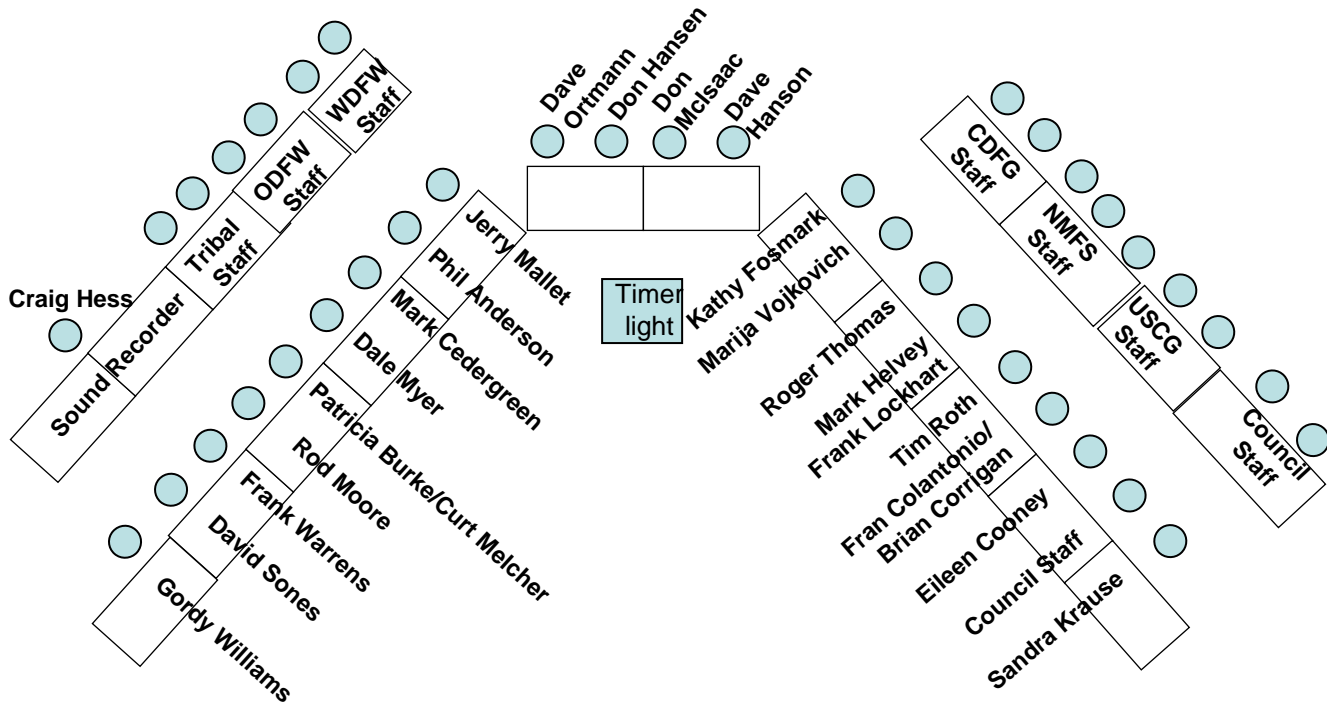

Pacific Fishery Management Council COUNCIL MEETING ROOM DIAGRAM Crowne Plaza Hotel – Foster City, CA

Screen

Audio/
Visual

Public
testimony

Audio/
Visual

Screen

Sign-in table

Coffee / water