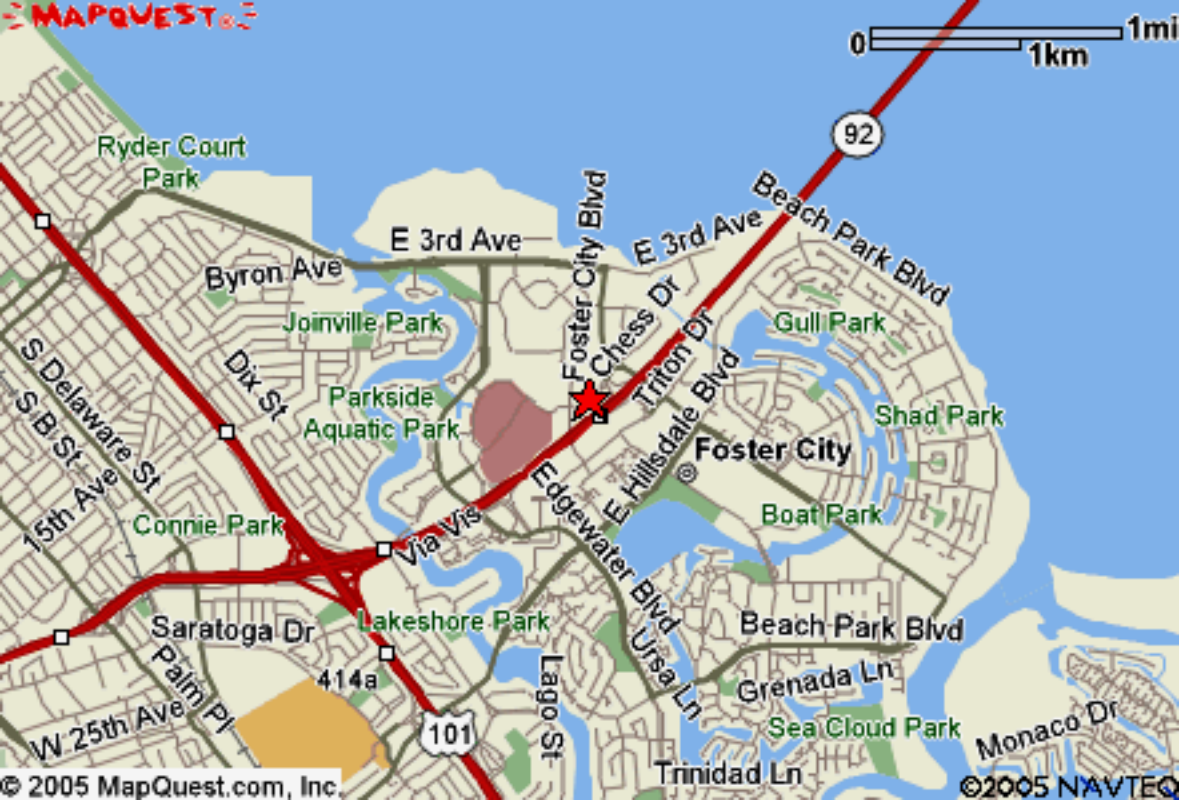

08/10/2006

¹ Easter is April 4, 2010

DIRECTIONS

CROWNE PLAZA HOTEL, MID PENINSULA
1221 Chess Drive
Foster City, CA 94404
650.570.5700

SAN FRANCISCO

101 South to Hwy 92 East (Towards San Mateo Bridge / Hayward)
Exit Foster City Blvd., Left on Metro Center Blvd.
Left on Foster City Blvd., Left on Chess Drive.
Hotel is on the left.

SAN JOSE

101 North to Hwy 92 East (Towards San Mateo Bridge / Hayward)
Exit Foster City Blvd.
Left on Metro Center Blvd., Left on Foster City Blvd., Left on Chess Drive.
Hotel is on the left.

EAST BAY/OAKLAND/HAYWARD

880 South
Exit Jackson Street / San Mateo Bridge (\$2 toll)
After Crossing Bridge, Exit Foster City Blvd., Left at Chess Drive (Stop Light)
Hotel in on the left.

FOSTER CITY
650.570.5700

SAN FRANCISCO MID PENINSULA