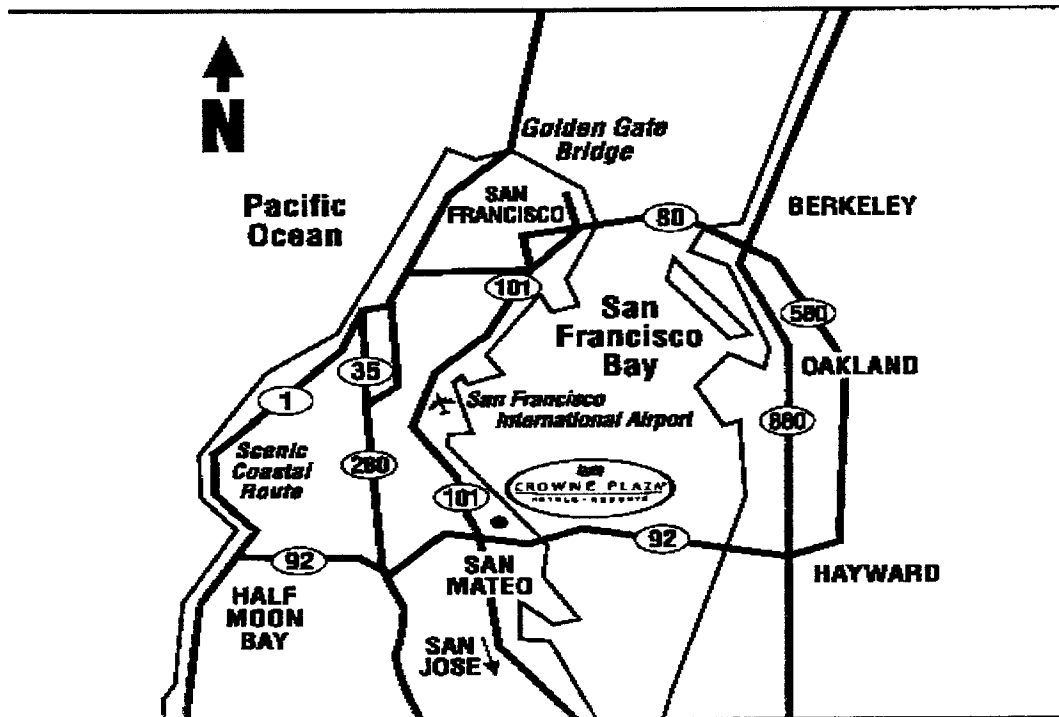

08/10/2006

¹ Easter is April 4, 2010

DIRECTIONS

CROWNE PLAZA HOTEL, MID PENINSULA
1221 Chess Drive
Foster City, CA 94404
650.570.5700

SAN FRANCISCO

101 South to Hwy 92 East (Towards San Mateo Bridge / Hayward)
Exit Foster City Blvd., Left on Metro Center Blvd.
Left on Foster City Blvd., Left on Chess Drive.
Hotel is on the left.

SAN JOSE

101 North to Hwy 92 East (Towards San Mateo Bridge / Hayward)
Exit Foster City Blvd.
Left on Metro Center Blvd., Left on Foster City Blvd., Left on Chess Drive.
Hotel is on the left.

EAST BAY/OAKLAND/HAYWARD

880 South
Exit Jackson Street / San Mateo Bridge (\$2 toll)
After Crossing Bridge, Exit Foster City Blvd., Left at Chess Drive (Stop Light)
Hotel in on the left.

FOSTER CITY
650.570.5700

SAN FRANCISCO MID PENINSULA