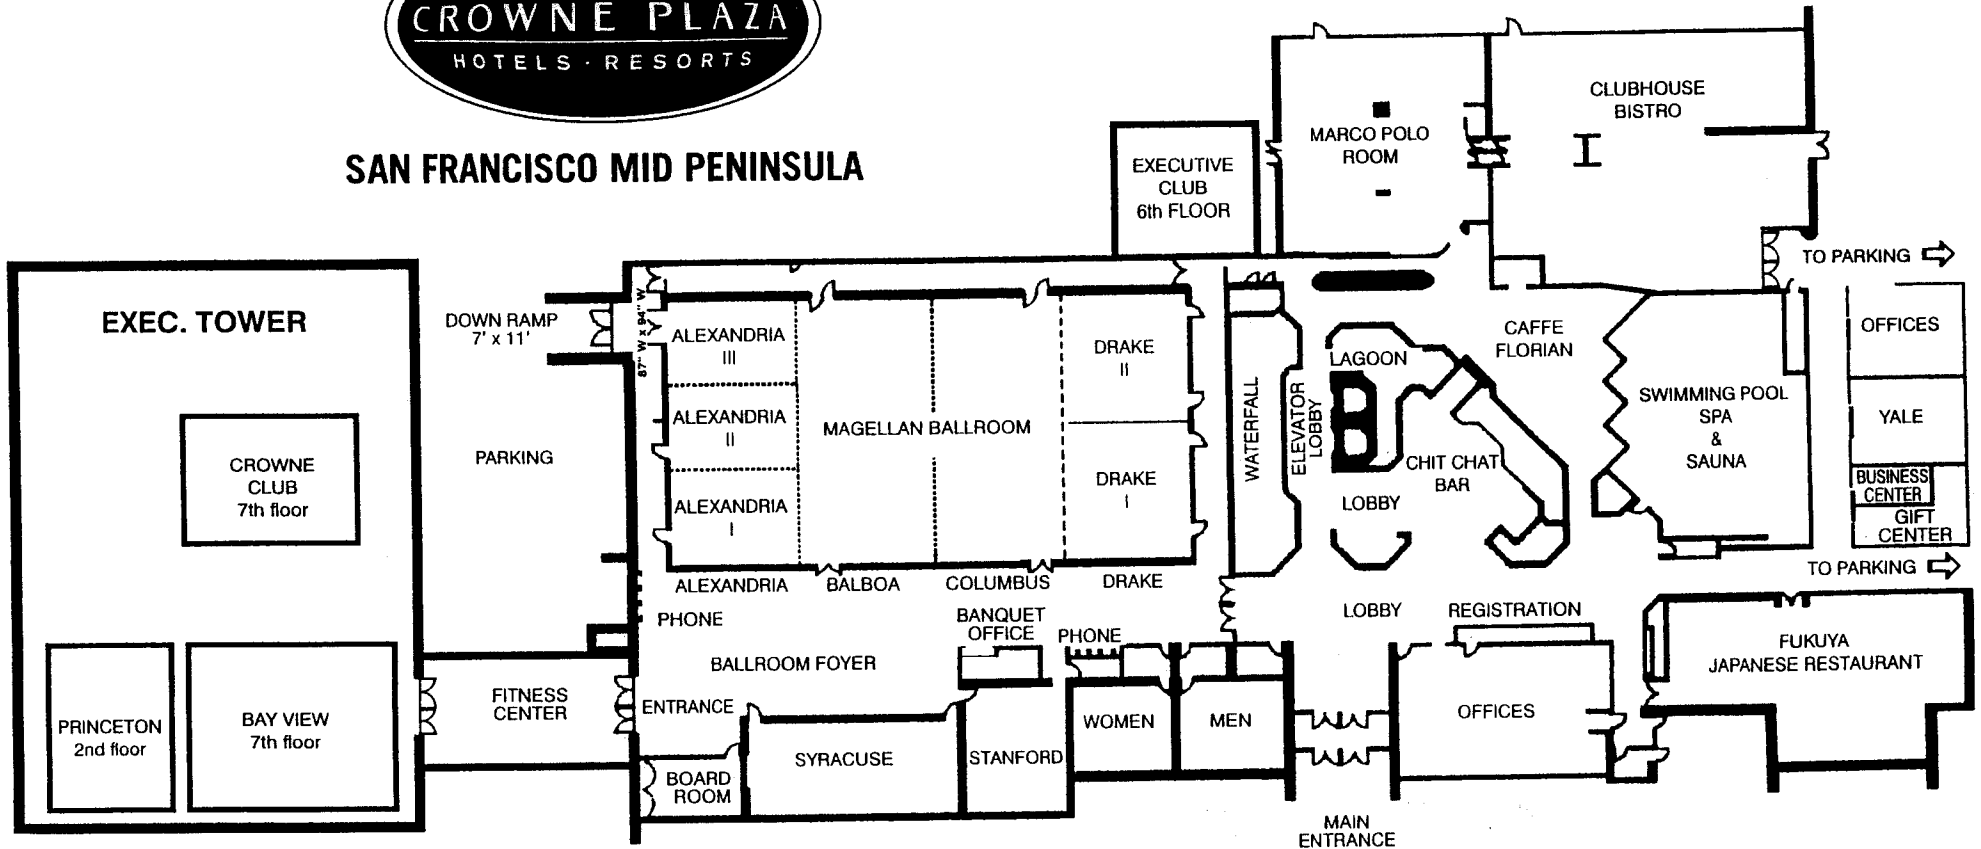

Banquet Room Diagram

NAME OF ROOM	DIMENSIONS L X W X H	SQ.FT.	BANQUET ROUNDS (PP)	COCKTAIL RECEPTION	CONFERENCE/MEETINGS		
					U-SHAPE	CLASSROOM	THEATRE
Foyer	135 x 31 x 30	4,185					
Foyer A & B	71 x 31 x 30	2,201					
Foyer C & D	64 x 18 x 25	1,152					
Magellan Ballroom	120 x 60 x 12	7,440	680	1,500	150	400	1,000
Alexandria	30 x 60 x 12	1,800	150	200	50	90	200
Balboa	30 x 60 x 12	1,800	150	200	50	90	200
Columbus	30 x 60 x 12	1,800	150	200	50	90	200
Drake	30 x 60 x 12	1,800	150	200	50	90	200
Yale	23 x 18 x 10	415	40	40	20	24	40
Alexandria I	30 x 20 x 12	600	50	60	24	24	60
Alexandria II	30 x 20 x 12	600	50	60	24	24	60

All numbers reflect maximum number of people per room.

NAME OF ROOM	DIMENSIONS L X W X H	SQ.FT.	BANQUET ROUNDS (PP)	COCKTAIL RECEPTION	CONFERENCE/MEETINGS		
					U-SHAPE	CLASSROOM	THEATRE
Alexandria III	30 x 20 x 12	600	50	60	24	24	60
Drake I	31 x 30 x 12	930	70	100	30	40	80
Drake II	31 x 30 x 12	930	70	100	30	40	80
Syracuse	48 X 22 X 10	1,056	90	150	48	60	150
Stanford	31 X 25 X 10	795	50	60	25	32	60
Marco Polo Room	48 x 39 x 10	1,872	120	150	35	80	100
Chit Chat Lounge	31 x 25 x —	775	50	70	**	**	**
Boardroom	24 x 14 x 10	336	12 / Existing Set-up	***	***	**	**
Presidential Suite	24 x 25 x 10	575	6 / Existing Set-up	***	***	**	**
Clubhouse Bistro	98 x 51 x 16	5,000	125 / Existing Set-up	200	**	**	**
Crowne Club	25 x 27 x 12	675	**	50	**	**	**
Bay View	50 x 27 x 12	1,350	80	150	40	60	130
Princeton	27 x 24 x 8	660	60	70	22	22	70
Executive Club	24 x 18 x 8	432	40	40	15	15	25