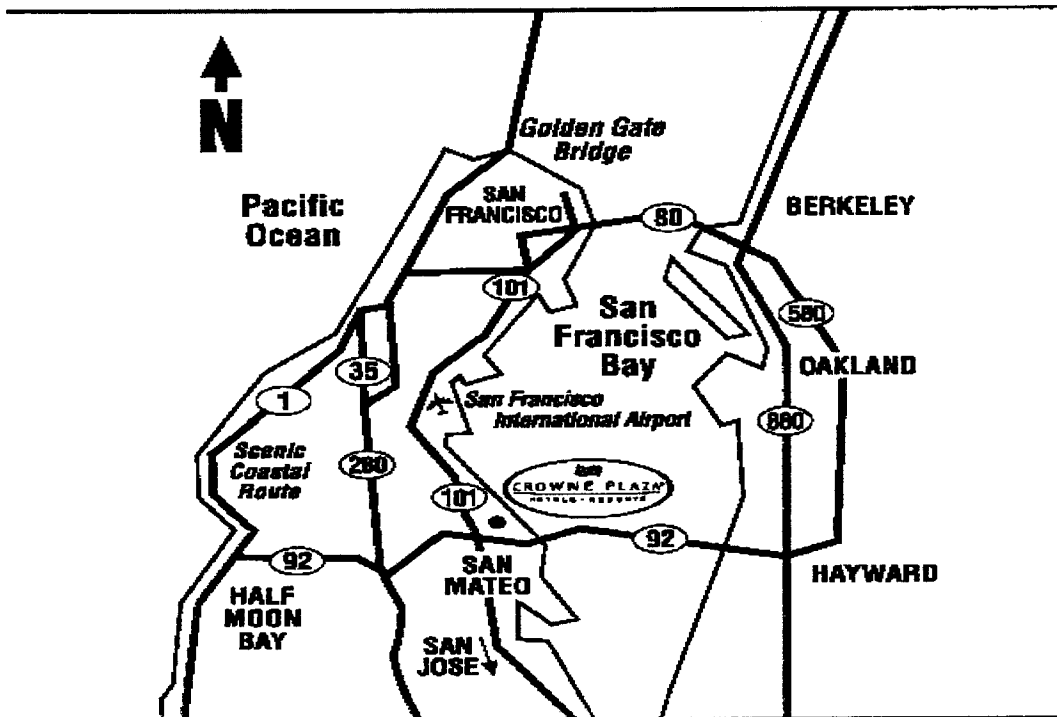

05/17/2006

¹ Easter is April 4, 2010

DIRECTIONS

CROWNE PLAZA HOTEL, MID PENINSULA
1221 Chess Drive
Foster City, CA 94404
650.570.5700

SAN FRANCISCO

101 South to Hwy 92 East (Towards San Mateo Bridge / Hayward)
Exit Foster City Blvd., Left on Metro Center Blvd.
Left on Foster City Blvd., Left on Chess Drive.
Hotel is on the left.

SAN JOSE

101 North to Hwy 92 East (Towards San Mateo Bridge / Hayward)
Exit Foster City Blvd.
Left on Metro Center Blvd., Left on Foster City Blvd., Left on Chess Drive.
Hotel is on the left.

EAST BAY/OAKLAND/HAYWARD

880 South
Exit Jackson Street / San Mateo Bridge (\$2 toll)
After Crossing Bridge, Exit Foster City Blvd., Left at Chess Drive (Stop Light)
Hotel in on the left.

FOSTER CITY
650.570.5700

SAN FRANCISCO MID PENINSULA

19) Pizza Hut

1141 Triton Dr, Foster City, CA (0.37 miles away)
650-345-3511
[Map](#) | [Directions To](#) | [Directions From](#)

20) Baja Fresh Mexican Grill

1031 E Hillsdale Blvd, Foster City, CA (0.40 miles away)
650-358-8632
[Map](#) | [Directions To](#) | [Directions From](#)