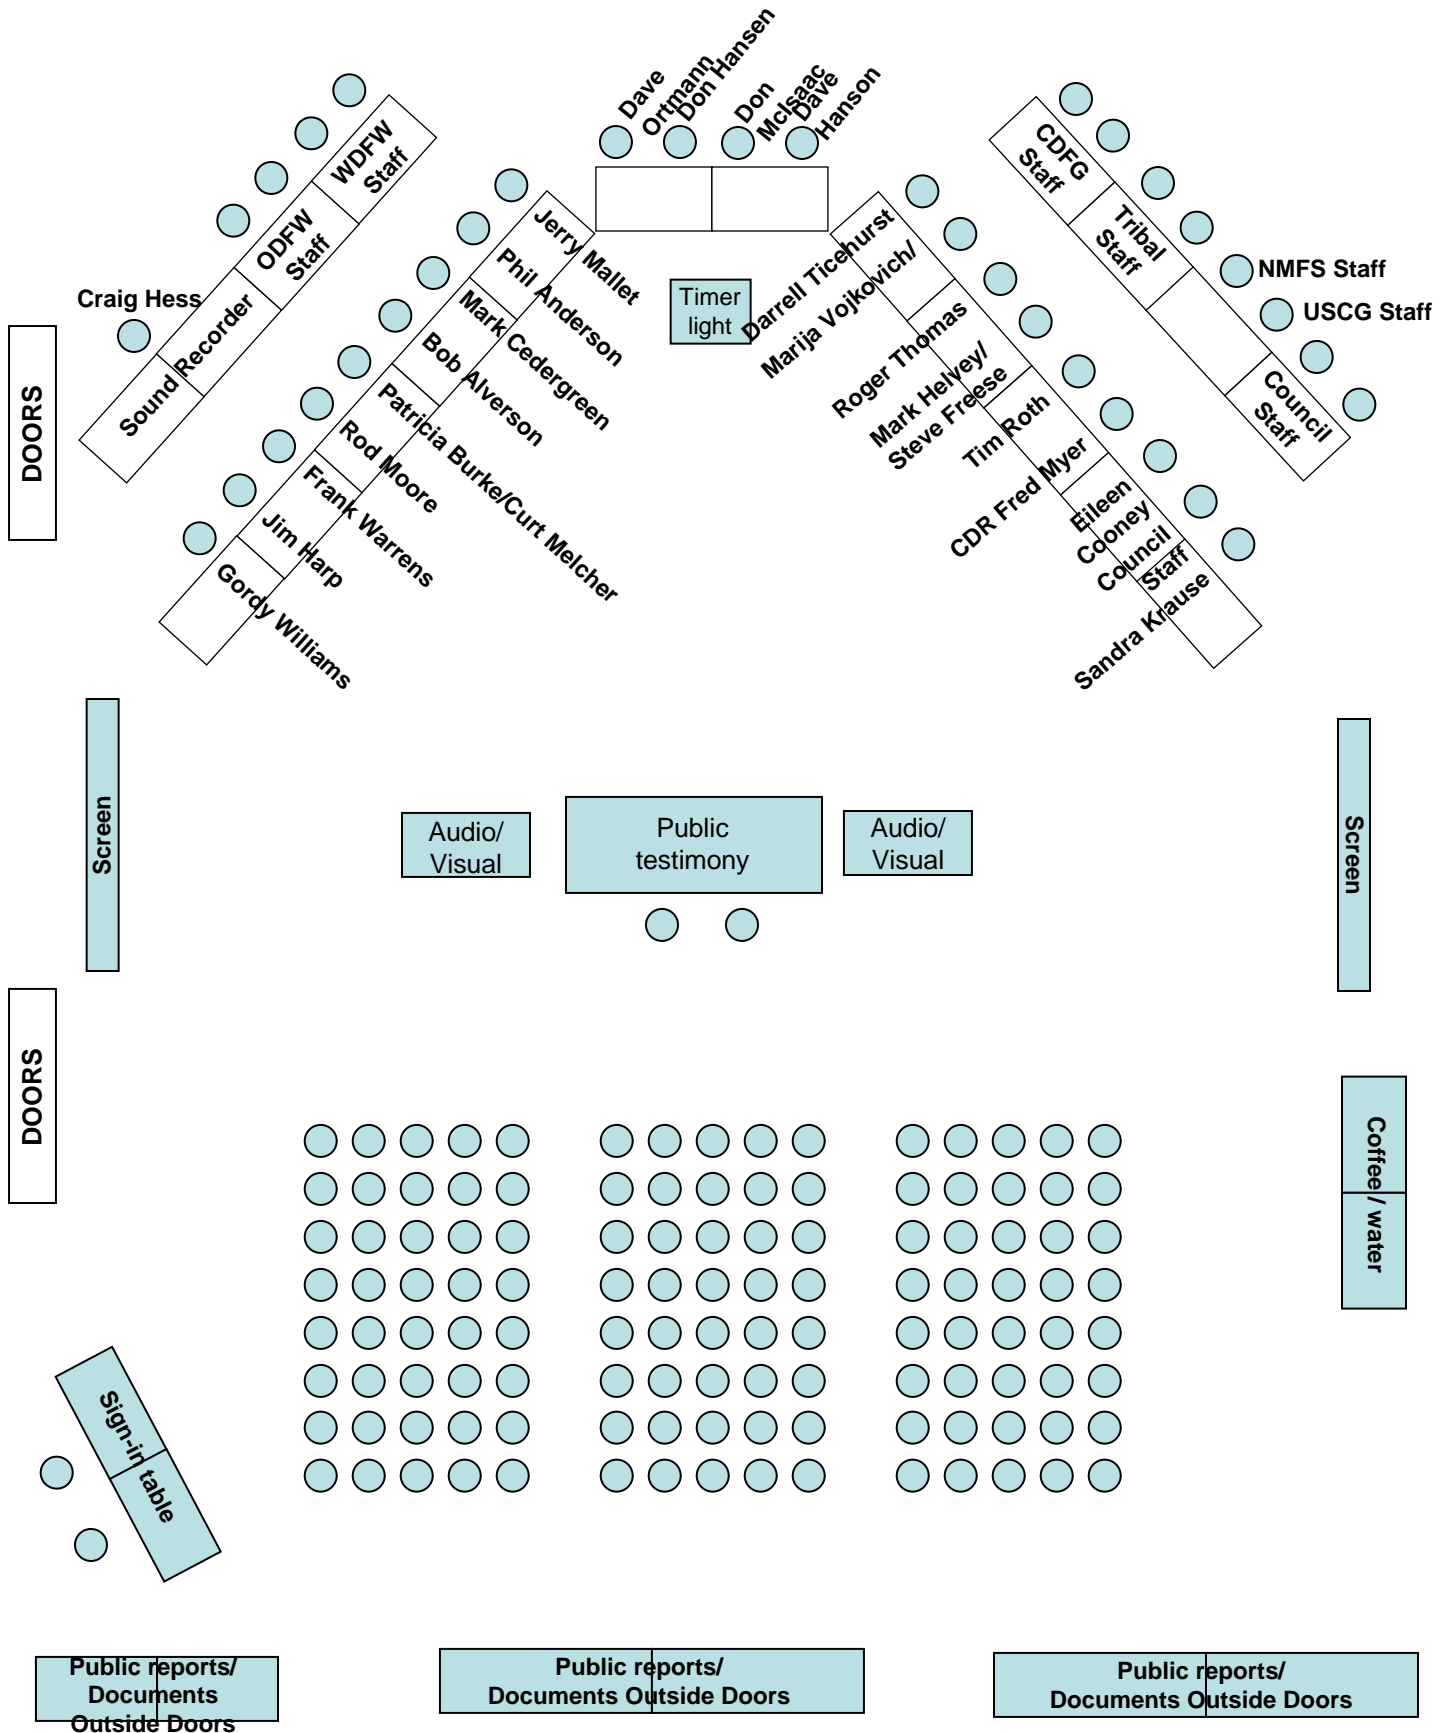

## ***Seattle Marriott Sea-Tac Hotel Information***

- ❖ **Check-in: 3 p.m. - Check-out: 1 p.m.**
- ❖ **Parking: \$6 day use; \$8 overnight per car.**
- ❖ **Free shuttle service to and from the airport.**
- ❖ **Public areas and meeting rooms offer wireless internet.**
- ❖ **Guest rooms have wired internet for \$9.95 per day.**
- ❖ **Fitness room, indoor pool, and video arcade.**
- ❖ **Atrium Express features Starbucks coffee and snacks.**
- ❖ **Atrium Lounge is open for lunch and dinner.**
- ❖ **Yukon Landing Restaurant is open for breakfast, lunch, and dinner.**

# Pacific Fishery Management Council COUNCIL MEETING ROOM DIAGRAM Seattle Marriott Hotel – Sea Tac

**Pacific Fishery Management Council**  
**Council Meeting Schedule**  
[www.pcouncil.org/events/future.html](http://www.pcouncil.org/events/future.html)

WEEK OF	LOCATION
March 9–14, 2008	Oregon or Washington
April 6–11, 2008	California
June 8–13, 2008	Washington, Oregon or California
September 14–19, 2008	Washington, Oregon or California
November 2–7, 2008	Oregon or California
◆ ◆	◆ ◆ ◆
March 8–13, 2009	California
April 5–10, 2009	Oregon or Washington
June 14–19, 2009	Washington, Oregon or California
September 13–18, 2009	Washington, Oregon or California
November 1–6, 2009	Oregon or California
◆ ◆	◆ ◆ ◆
March 7–12	Oregon or Washington
April 5–10 <sup>1</sup>	California
June 13–18	Washington, Oregon, or California
September 12–17	Washington, Oregon, or California
October 31– November 5	Oregon or California

02/10/2006

---

<sup>1</sup> Easter is April 4, 2010