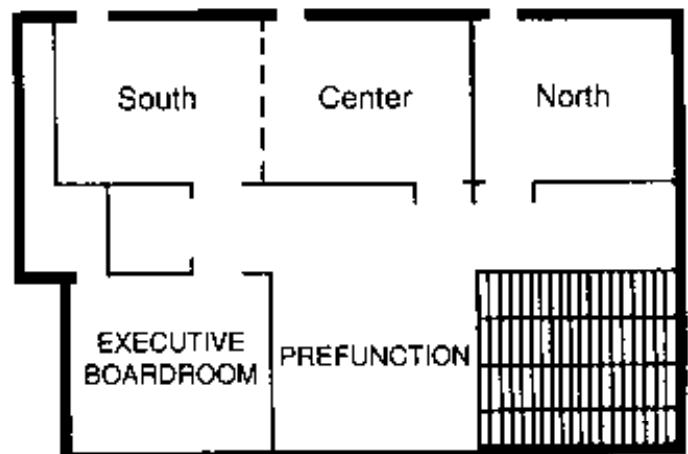

Tacoma Convention Center

13th & Market Street · Tacoma, WA 98402 · Telephone: 253/572-3200