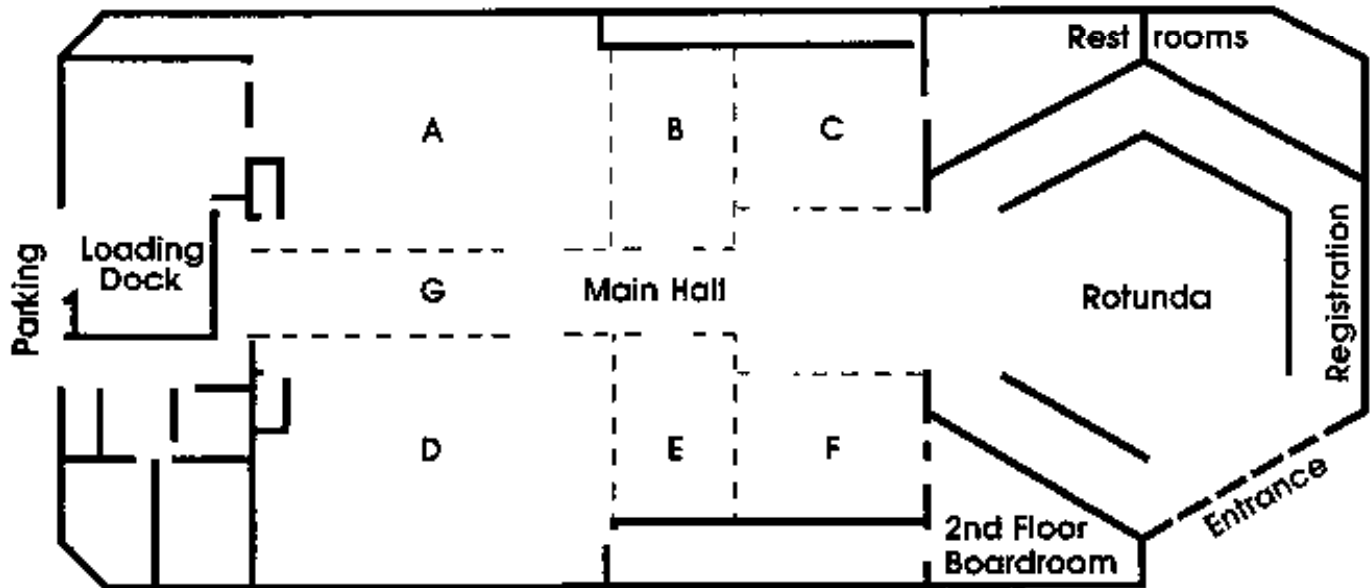

Tacoma Convention Center

13th & Market Street · Tacoma, WA 98402 · Telephone: 253/572-3200