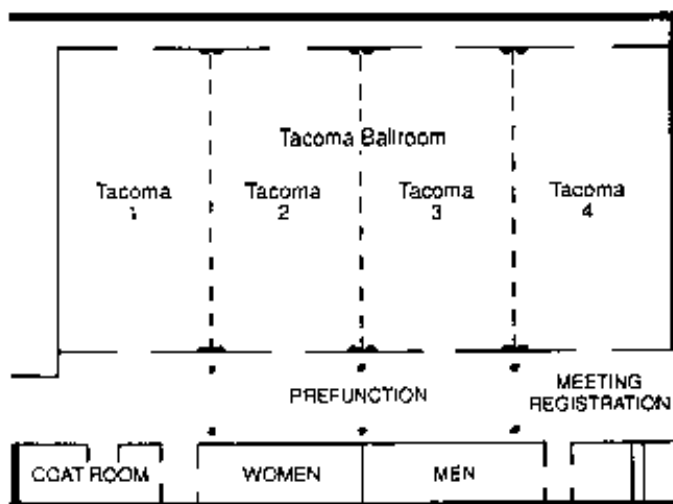

Tacoma Convention Center

13th & Market Street · Tacoma, WA 98402 · Telephone: 253/572-3200