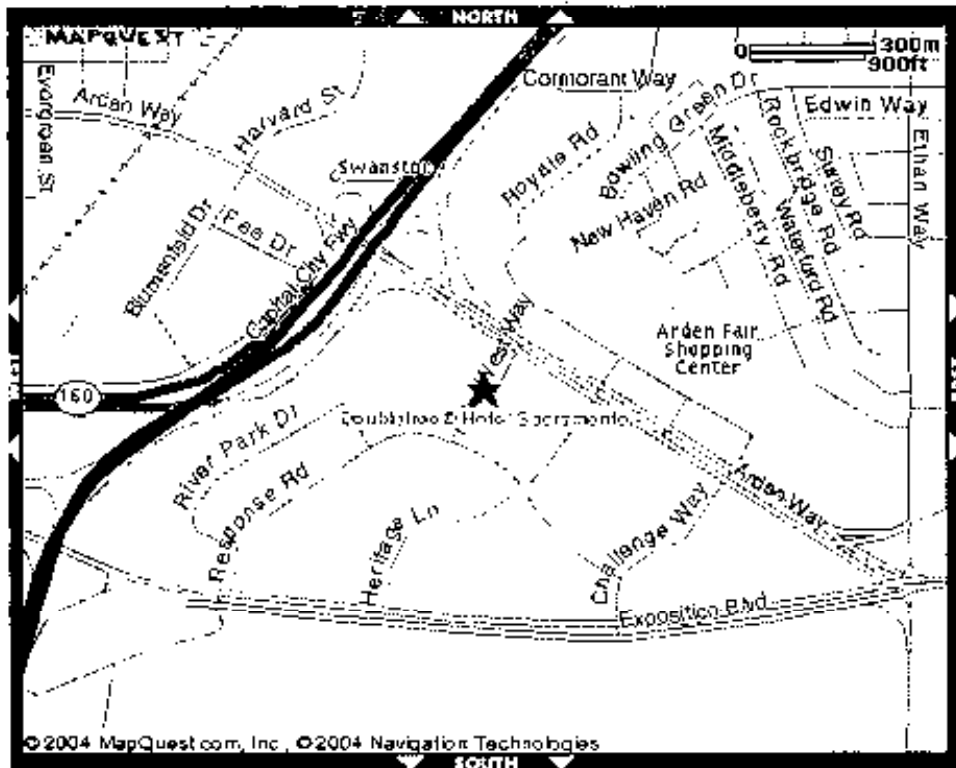

Doubletree® Hotel Sacramento
2001 Point West Way
Sacramento, CA 95815 US