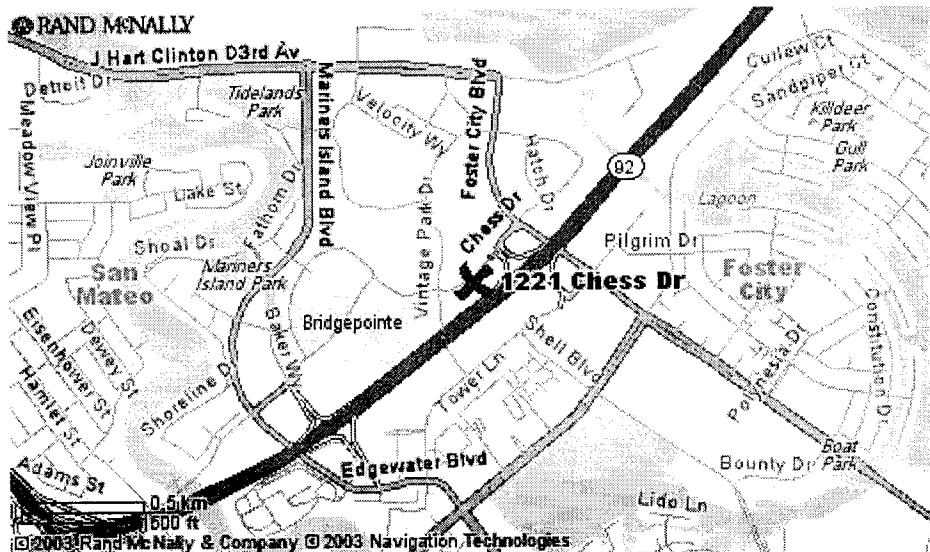

**Here is the list of
Restaurants,
nearest to this hotel: SAN FRANCISCO-PENINSULA-ARPT**

No.	Distance	Business Name / Address	Phone	To get there
1	673 feet (0.21 km)	Carvery 1297 Chess Dr Foster City,CA 94404-1144	6503498411	Map Directions
2	673 feet (0.21 km)	Harry's Hofbrau 1297 Chess Dr Foster City,CA 94404-1144	6503498411	Map Directions
3	720 feet (0.22 km)	Black Angus Restaurant 1299 Chess Dr Foster City,CA 94404-1144	6503459971	Map Directions
4	782 feet (0.24 km)	Fukuya Japanese Restaurant 1221 Chess Dr Foster City,CA 94404-1173	6503497890	Map Directions
5	978 feet (0.3 km)	Wybridge Restaurant Group 373 Vintage Park Dr Foster City,CA 94404-1182	6503418103	Map Directions
6	0.26 miles (0.42 km)	Jamba Juice 1000 Metro Center Blvd # B Foster City,CA 94404-2178	6505716200	Map Directions
7	0.26 miles (0.42 km)	Boston Market 1000 Metro Center Blvd # A Foster City,CA 94404-2178	6505721700	Map Directions
8	0.32 miles (0.51 km)	Savini 950 Tower Ln # 100 Foster City,CA 94404-2122	6505720330	Map Directions
9	0.34 miles (0.55 km)	Scores Legendary Sports Rstrnt 2200 Bridgepointe Pkwy San Mateo,CA 94404-1569	6503571998	Map Directions
10	0.34 miles (0.55 km)	Red Robin Gourmet Burgers 2204 Bridgepointe Pkwy San Mateo,CA 94404-1569	6505715500	Map Directions

**1221 Chess Dr
Foster City, CA 94404-1173**