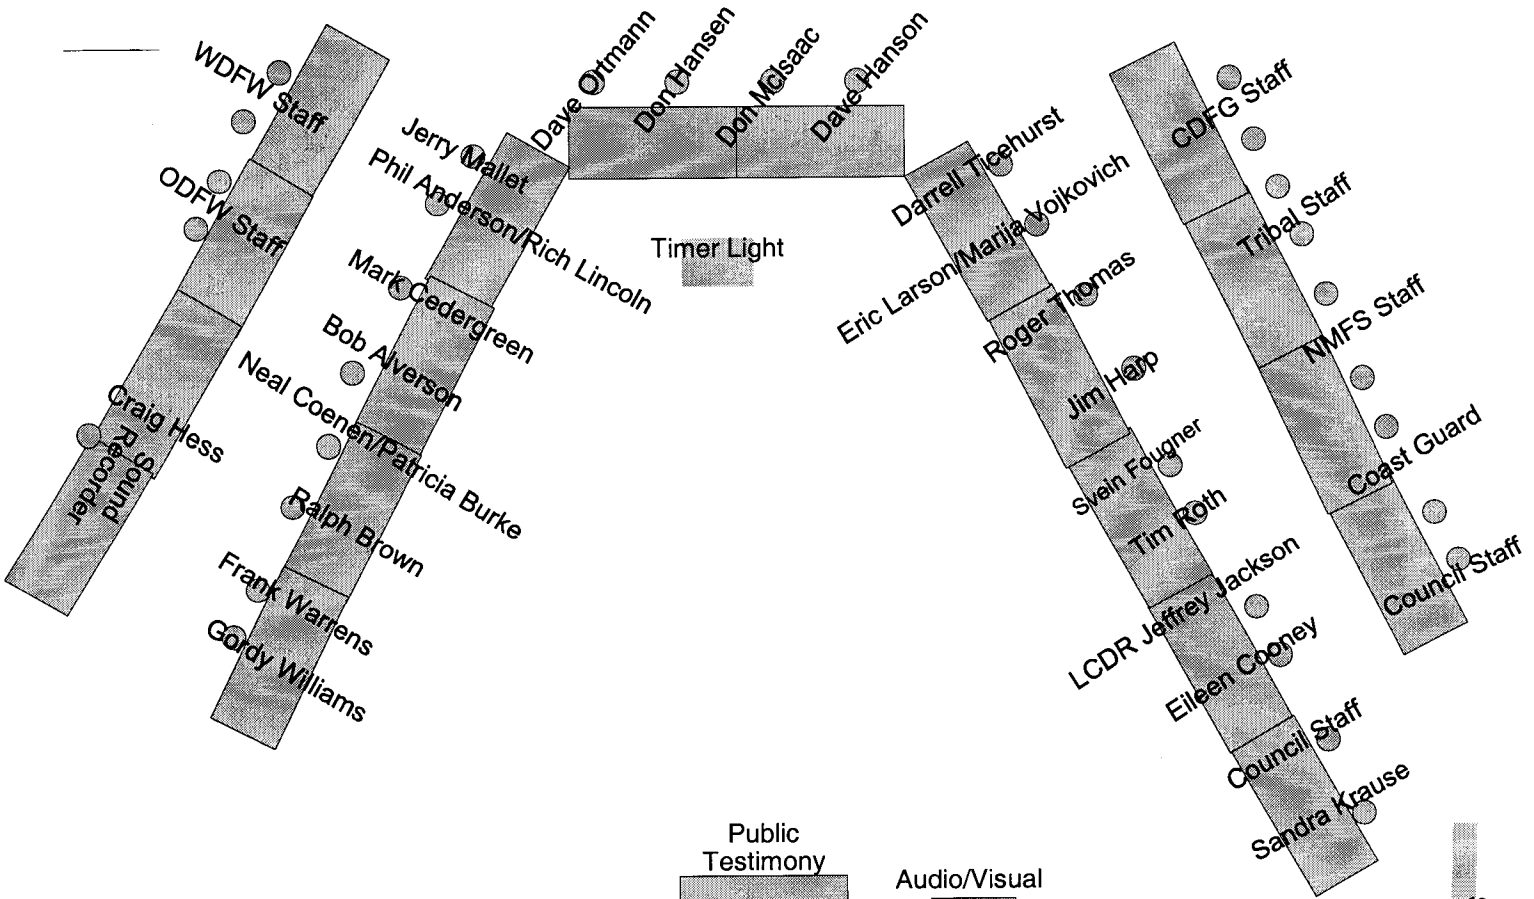

PACIFIC FISHERY MANAGEMENT COUNCIL COUNCIL MEETING ROOM DIAGRAM

Crowne Plaza Hotel - San Francisco Mid Peninsula

Timer Light