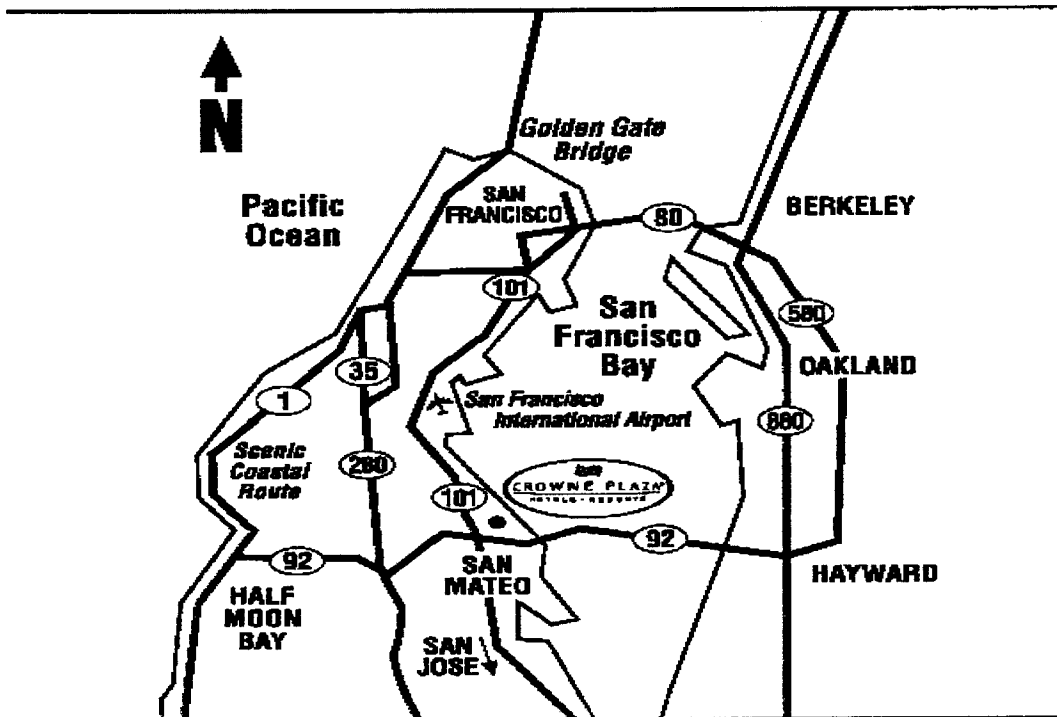

DIRECTIONS

CROWNE PLAZA HOTEL, MID PENINSULA
1221 Chess Drive
Foster City, CA 94404
650.570.5700

SAN FRANCISCO

101 South to Hwy 92 East (Towards San Mateo Bridge / Hayward)
Exit Foster City Blvd., Left on Metro Center Blvd.
Left on Foster City Blvd., Left on Chess Drive.
Hotel is on the left.

SAN JOSE

101 North to Hwy 92 East (Towards San Mateo Bridge / Hayward)
Exit Foster City Blvd.
Left on Metro Center Blvd., Left on Foster City Blvd., Left on Chess Drive.
Hotel is on the left.

EAST BAY/OAKLAND/HAYWARD

880 South
Exit Jackson Street / San Mateo Bridge (\$2 toll)
After Crossing Bridge, Exit Foster City Blvd., Left at Chess Drive (Stop Light)
Hotel in on the left.

FOSTER CITY
650.570.5700

Banquet Room Diagram

No.	Distance	Business Name / Address	Phone	To get there
1	673 feet (0.21 km)	Carvery 1297 Chess Dr Foster City,CA 94404-1144	6503498411	Map Directions
2	673 feet (0.21 km)	Harry's Hofbrau 1297 Chess Dr Foster City,CA 94404-1144	6503498411	Map Directions
3	720 feet (0.22 km)	Black Angus Restaurant 1299 Chess Dr Foster City,CA 94404-1144	6503459971	Map Directions
4	782 feet (0.24 km)	Fukuya Japanese Restaurant 1221 Chess Dr Foster City,CA 94404-1173	6503497890	Map Directions
5	978 feet (0.3 km)	Wybridge Restaurant Group 373 Vintage Park Dr Foster City,CA 94404-1182	6503418103	Map Directions
6	0.26 miles (0.42 km)	Jamba Juice 1000 Metro Center Blvd # B Foster City,CA 94404-2178	6505716200	Map Directions
7	0.26 miles (0.42 km)	Boston Market 1000 Metro Center Blvd # A Foster City,CA 94404-2178	6505721700	Map Directions
8	0.32 miles (0.51 km)	Savini 950 Tower Ln # 100 Foster City,CA 94404-2122	6505720330	Map Directions
9	0.34 miles (0.55 km)	Scores Legendary Sports Rstrnt 2200 Bridgepointe Pkwy San Mateo,CA 94404-1569	6503571998	Map Directions
10	0.34 miles (0.55 km)	Red Robin Gourmet Burgers 2204 Bridgepointe Pkwy San Mateo,CA 94404-1569	6505715500	Map Directions