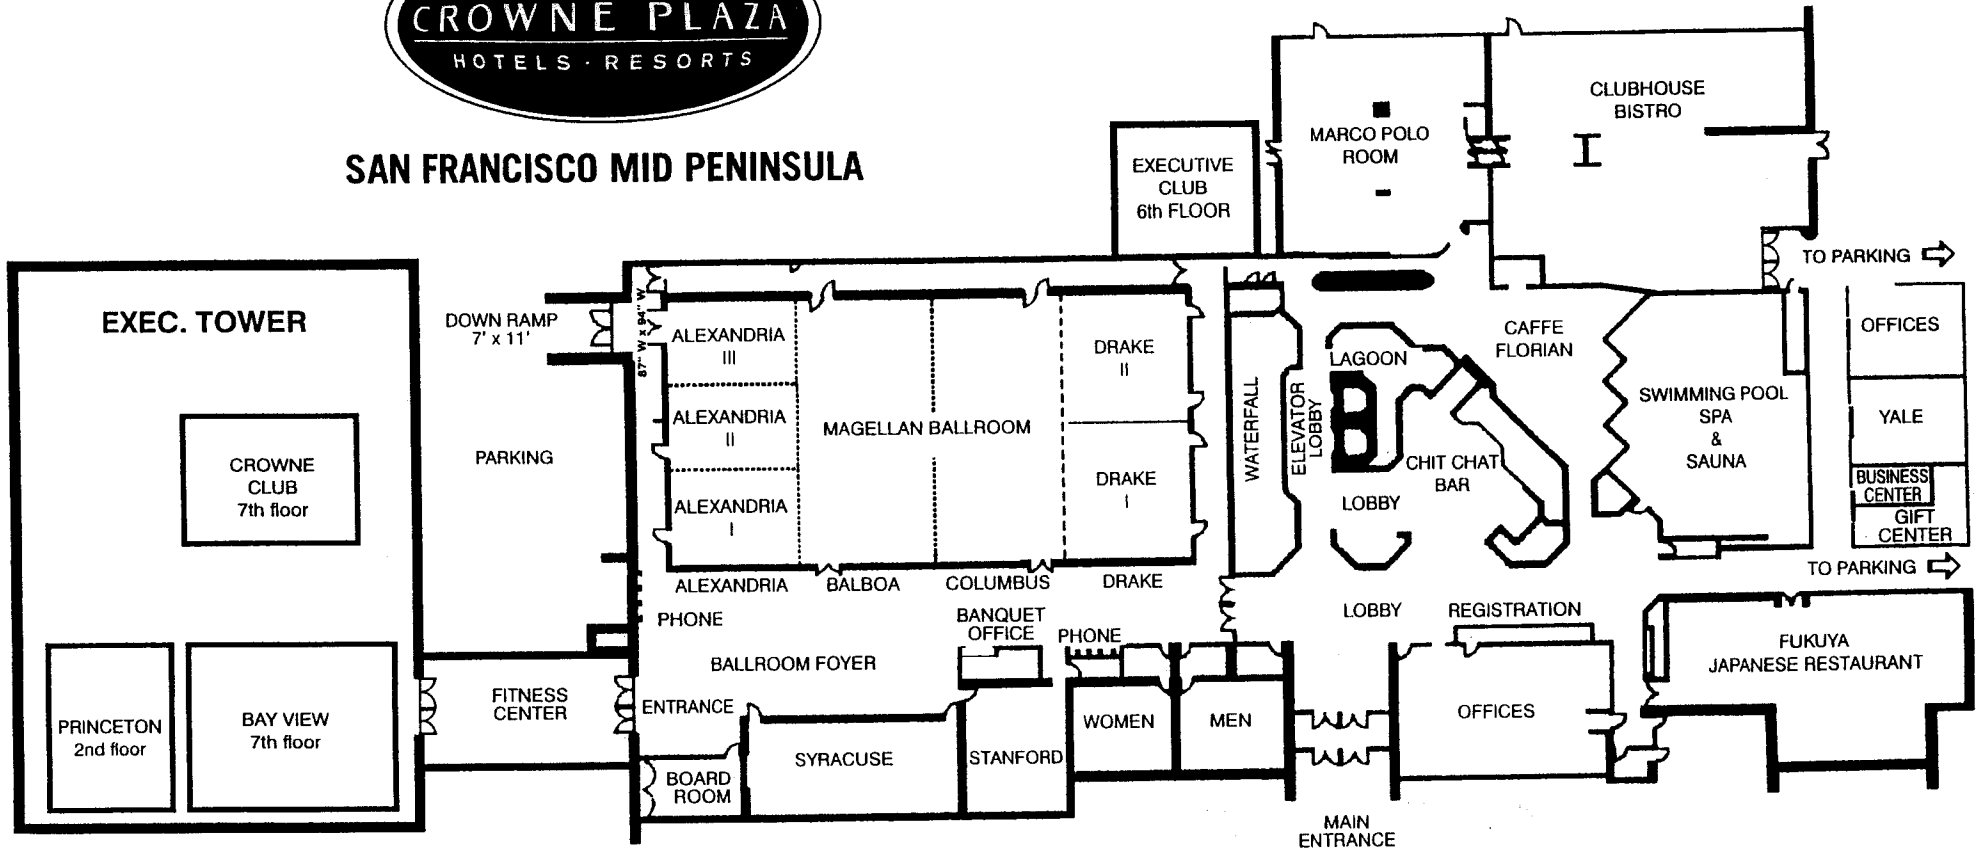

SAN FRANCISCO MID PENINSULA

NAME OF ROOM	DIMENSIONS L X W X H	SQ.FT.	BANQUET ROUNDS (PP)	COCKTAIL RECEPTION	CONFERENCE/MEETINGS		
					U-SHAPE	CLASSROOM	THEATRE
Foyer	135 x 31 x 30	4,185					
Foyer A & B	71 x 31 x 30	2,201					
Foyer C & D	64 x 18 x 25	1,152					
Magellan Ballroom	120 x 60 x 12	7,440	680	1,500	150	400	1,000
Alexandria	30 x 60 x 12	1,800	150	200	50	90	200
Balboa	30 x 60 x 12	1,800	150	200	50	90	200
Columbus	30 x 60 x 12	1,800	150	200	50	90	200
Drake	30 x 60 x 12	1,800	150	200	50	90	200
Yale	23 x 18 x 10	415	40	40	20	24	40
Alexandria I	30 x 20 x 12	600	50	60	24	24	60
Alexandria II	30 x 20 x 12	600	50	60	24	24	60

All numbers reflect maximum number of people per room.

NAME OF ROOM	DIMENSIONS L X W X H	SQ.FT.	BANQUET ROUNDS (PP)	COCKTAIL RECEPTION	CONFERENCE/MEETINGS		
					U-SHAPE	CLASSROOM	THEATRE
Alexandria III	30 x 20 x 12	600	50	60	24	24	60
Drake I	31 x 30 x 12	930	70	100	30	40	80
Drake II	31 x 30 x 12	930	70	100	30	40	80
Syracuse	48 X 22 X 10	1,056	90	150	48	60	150
Stanford	31 X 25 X 10	795	50	60	25	32	60
Marco Polo Room	48 x 39 x 10	1,872	120	150	35	80	100
Chit Chat Lounge	31 x 25 x —	775	50	70	**	**	**
Boardroom	24 x 14 x 10	336	12 / Existing Set-up	***	***	**	**
Presidential Suite	24 x 25 x 10	575	6 / Existing Set-up	***	***	**	**
Clubhouse Bistro	98 x 51 x 16	5,000	125 / Existing Set-up	200	**	**	**
Crowne Club	25 x 27 x 12	675	**	50	**	**	**
Bay View	50 x 27 x 12	1,350	80	150	40	60	130
Princeton	27 x 24 x 8	660	60	70	22	22	70
Executive Club	24 x 18 x 8	432	40	40	15	15	25